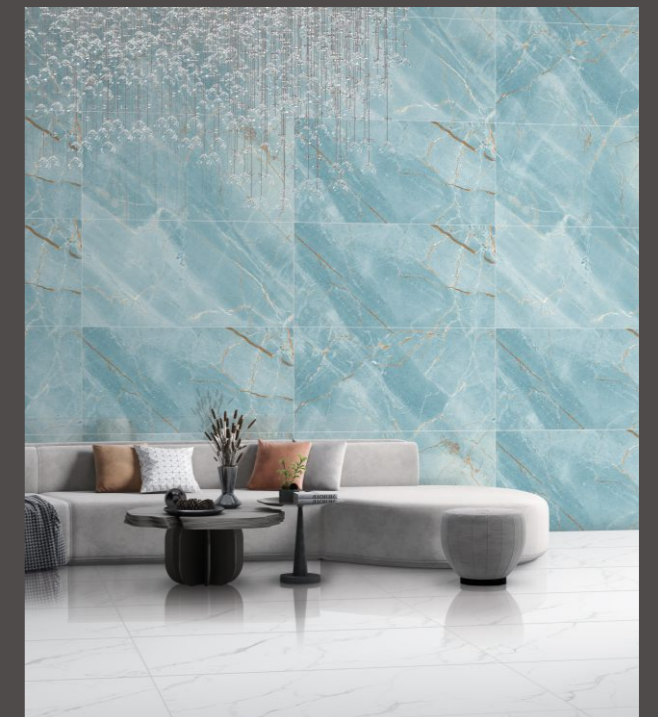

Nature Inspired. Aesthetic Elements. Excellent Craftsmanship.

The holy trinity of the ceramic collection is here and it truly reflects the next in the industry,