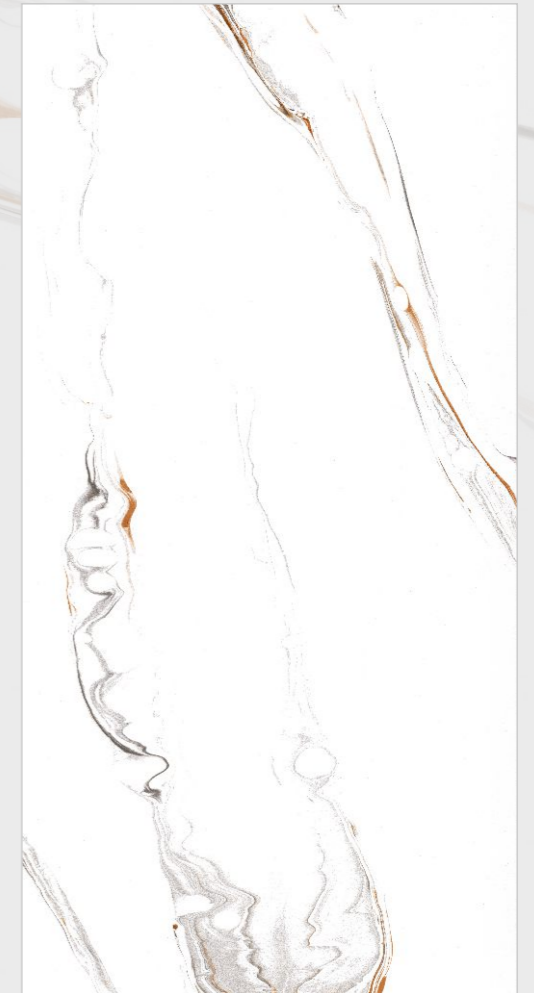

www.velzonegranito.com

STREDA AZUL

Size
600x1200mm
(2'x4')

Finish
Glossy Surface

Random-4

www.velzonegranito.com

WAVE MULTY

Random-3