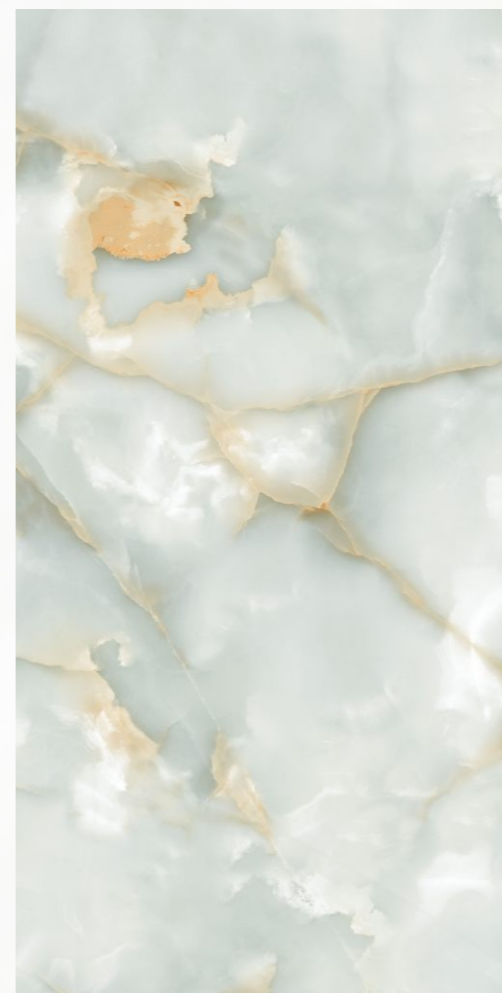

MARIAN LAUREL

Size
600x1200mm
(2'x4')

Finish
Glossy Surface

Random-4

www.velzonegranito.com