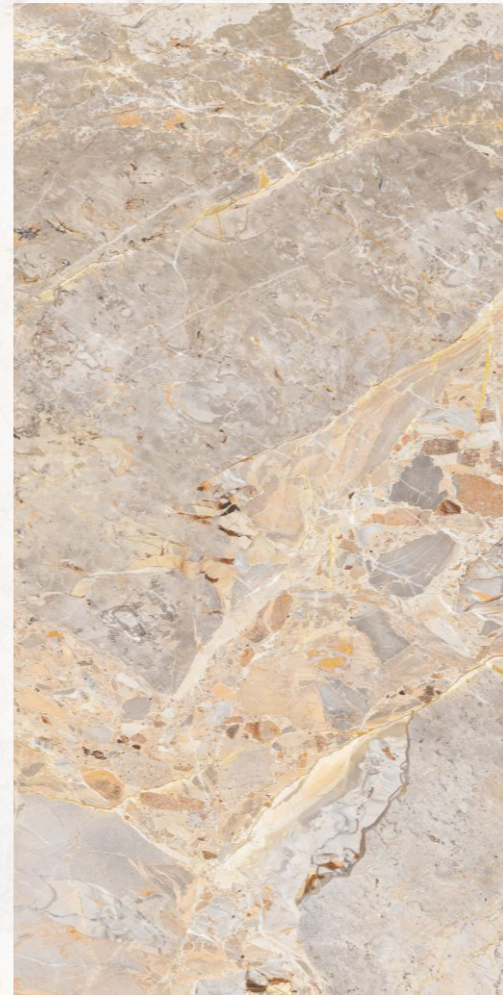

APULLIA BRIA

Size
600x1200mm
(2'x4')

Finish
Glossy Surface

Random-4

www.velzonegranito.com