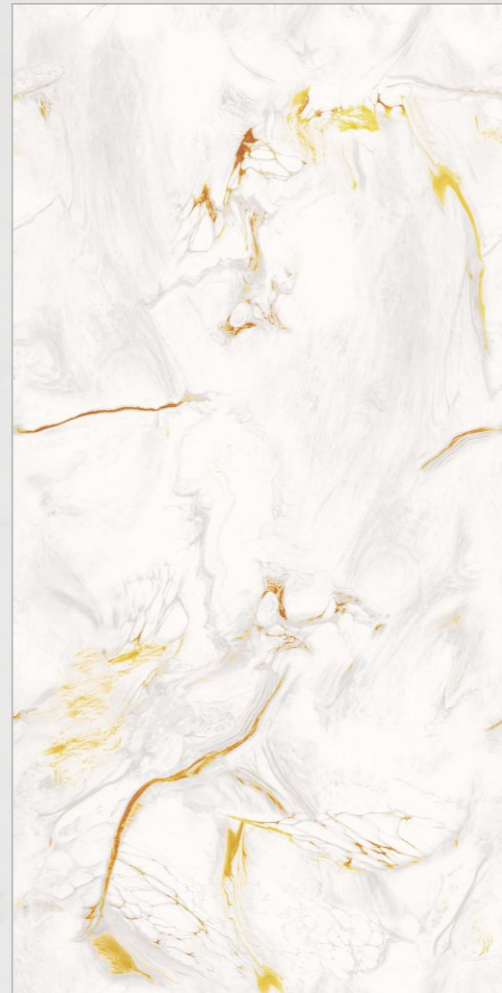

CROCODILE WHITE

Random-2

Size
600x1200mm
(2'x4')

Finish
Glossy Surface

www.velzonegranito.com