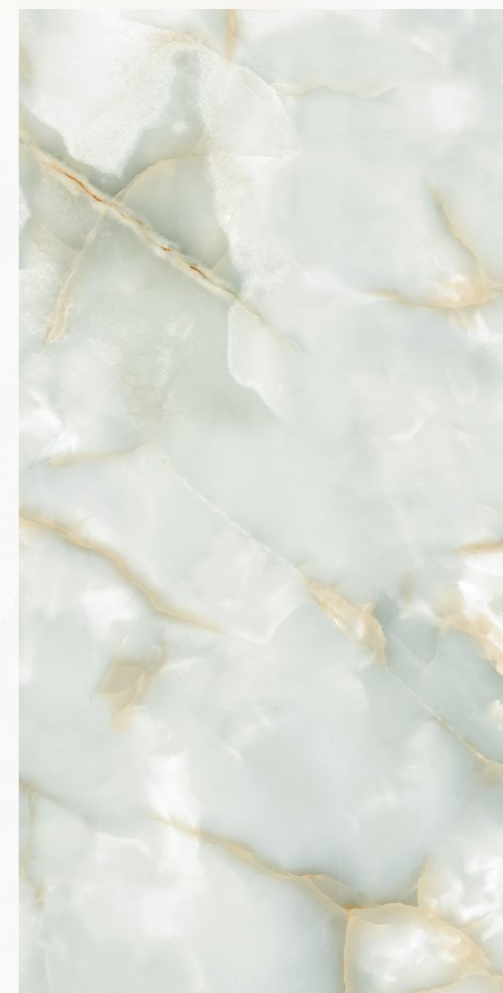

MARIAN LAUREL

Size
600x1200mm
(2'x4')

Finish
Glossy Surface

Random-4

www.velzonegranito.com