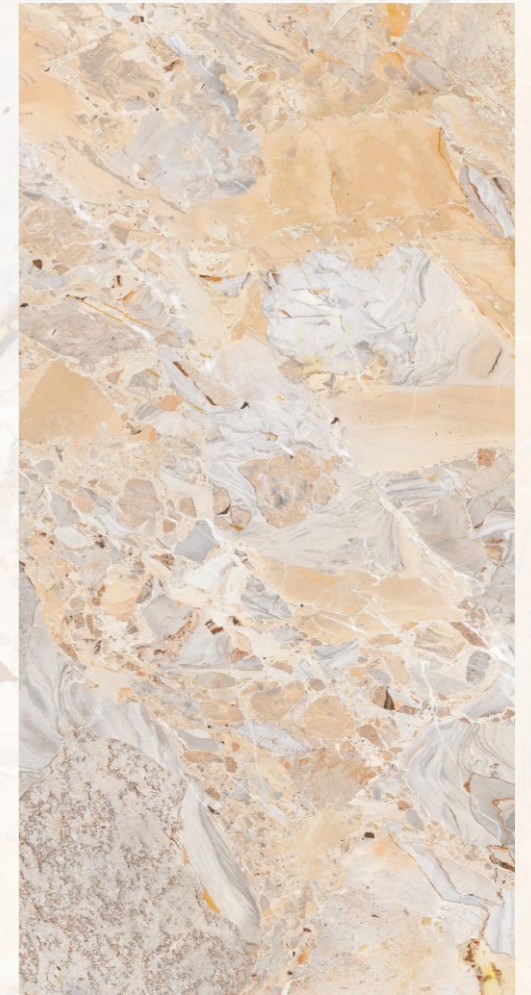

APULLIA BRIA

Size
600x1200mm
(2'x4')

Finish
Glossy Surface

Random-4

www.velzonegranito.com