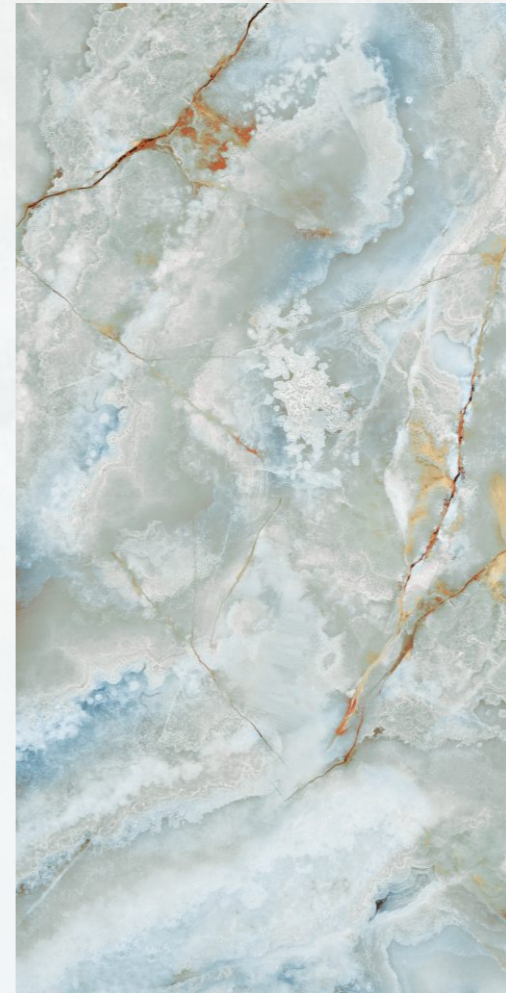

SHANAYA MULTY

Size
600x1200mm
(2'x4')

Finish
Glossy Surface

Random-4

www.velzonegranito.com