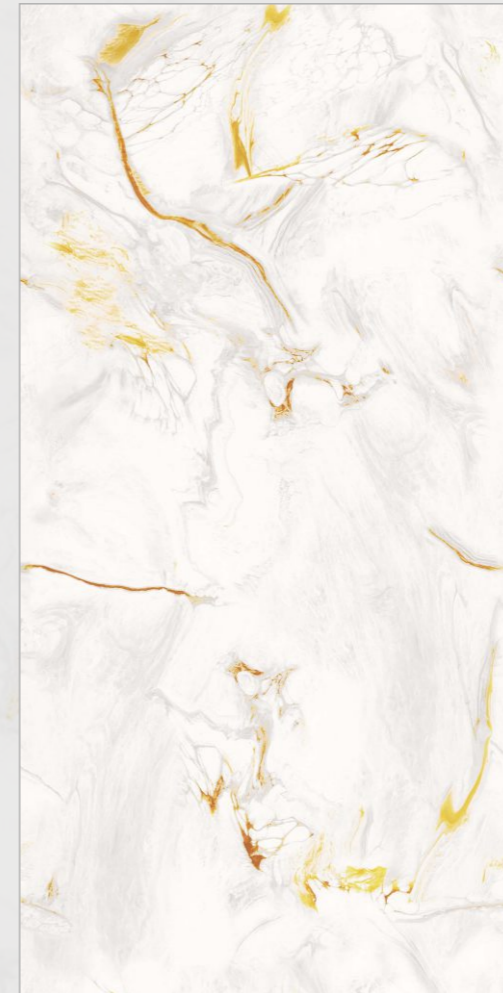

CROCODILE WHITE

Random-2

Size
600x1200mm
(2'x4')

Finish
Glossy Surface

www.velzonegranito.com