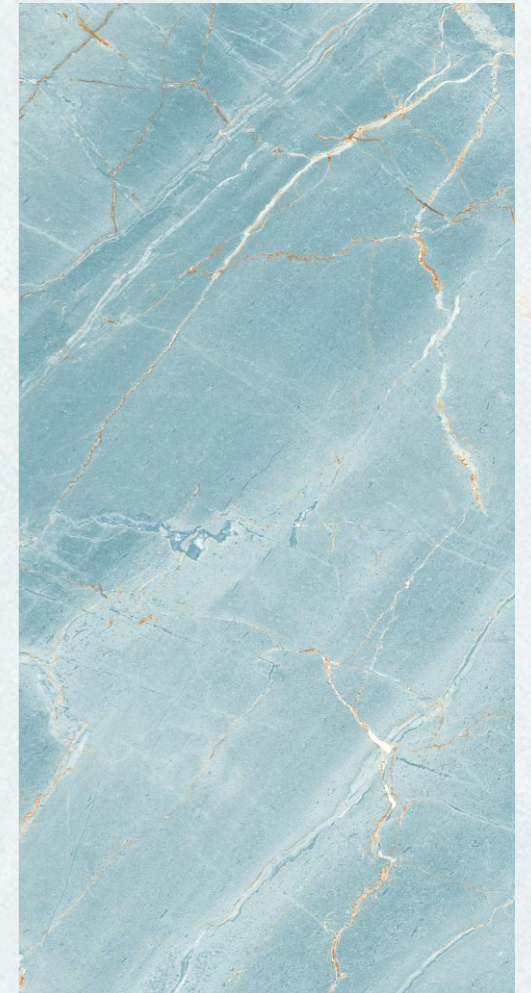

STREDA AZUL

Size
600x1200mm
(2'x4')

Finish
Glossy Surface

Random-4

www.velzonegranito.com