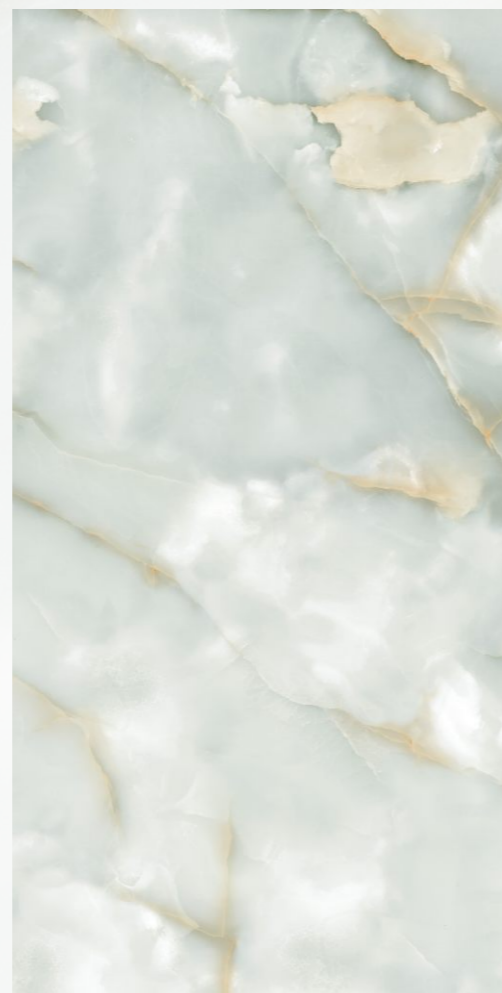

MARIAN LAUREL

Size
600x1200mm
(2'x4')

Finish
Glossy Surface

Random-4

www.velzonegranito.com