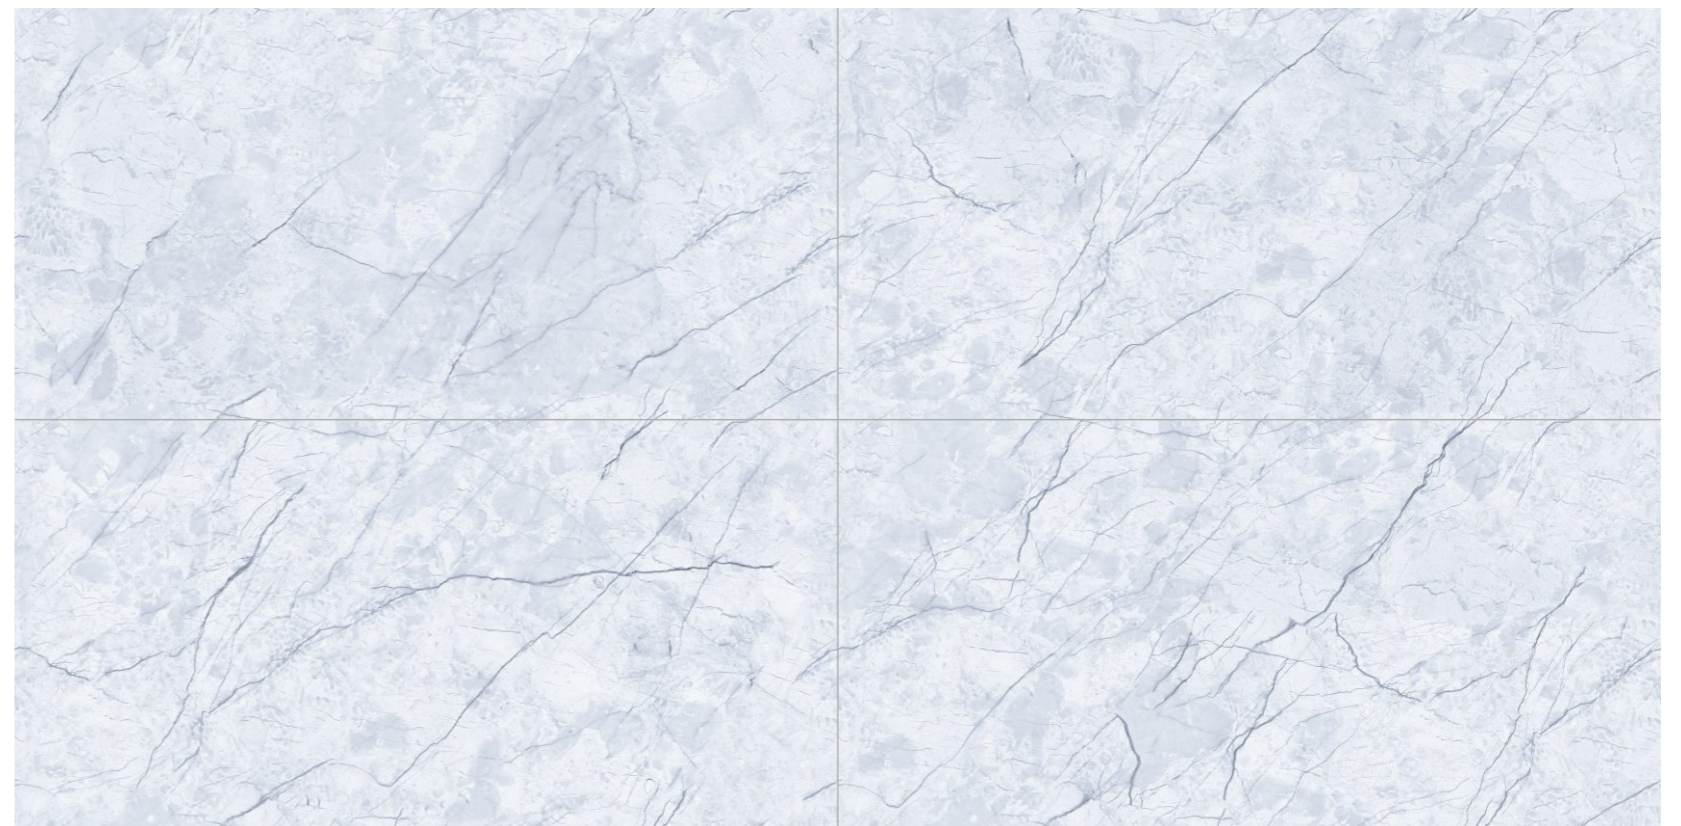

600x
1200mm

9MM
THICKNESS

4
RANDOM

TERRONI ICE

GVT - PGVT