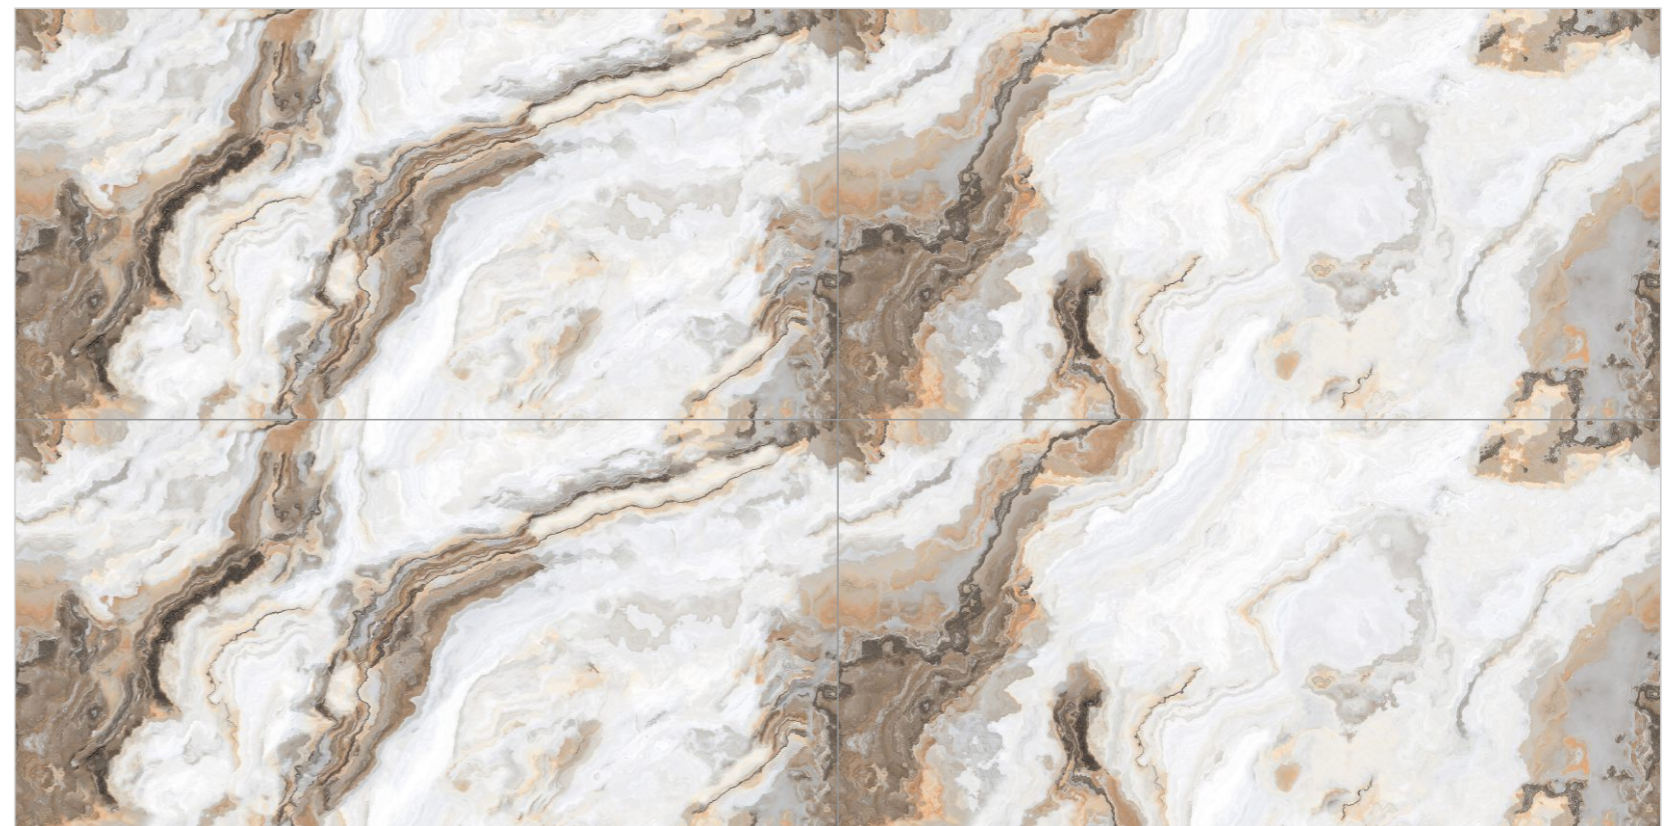

GVT - PGVT

600x
1200mm

9MM
THICKNESS

2
RANDOM

CLICKO LAPATE

GVT - PGVT

600x
1200mm

9MM
THICKNESS