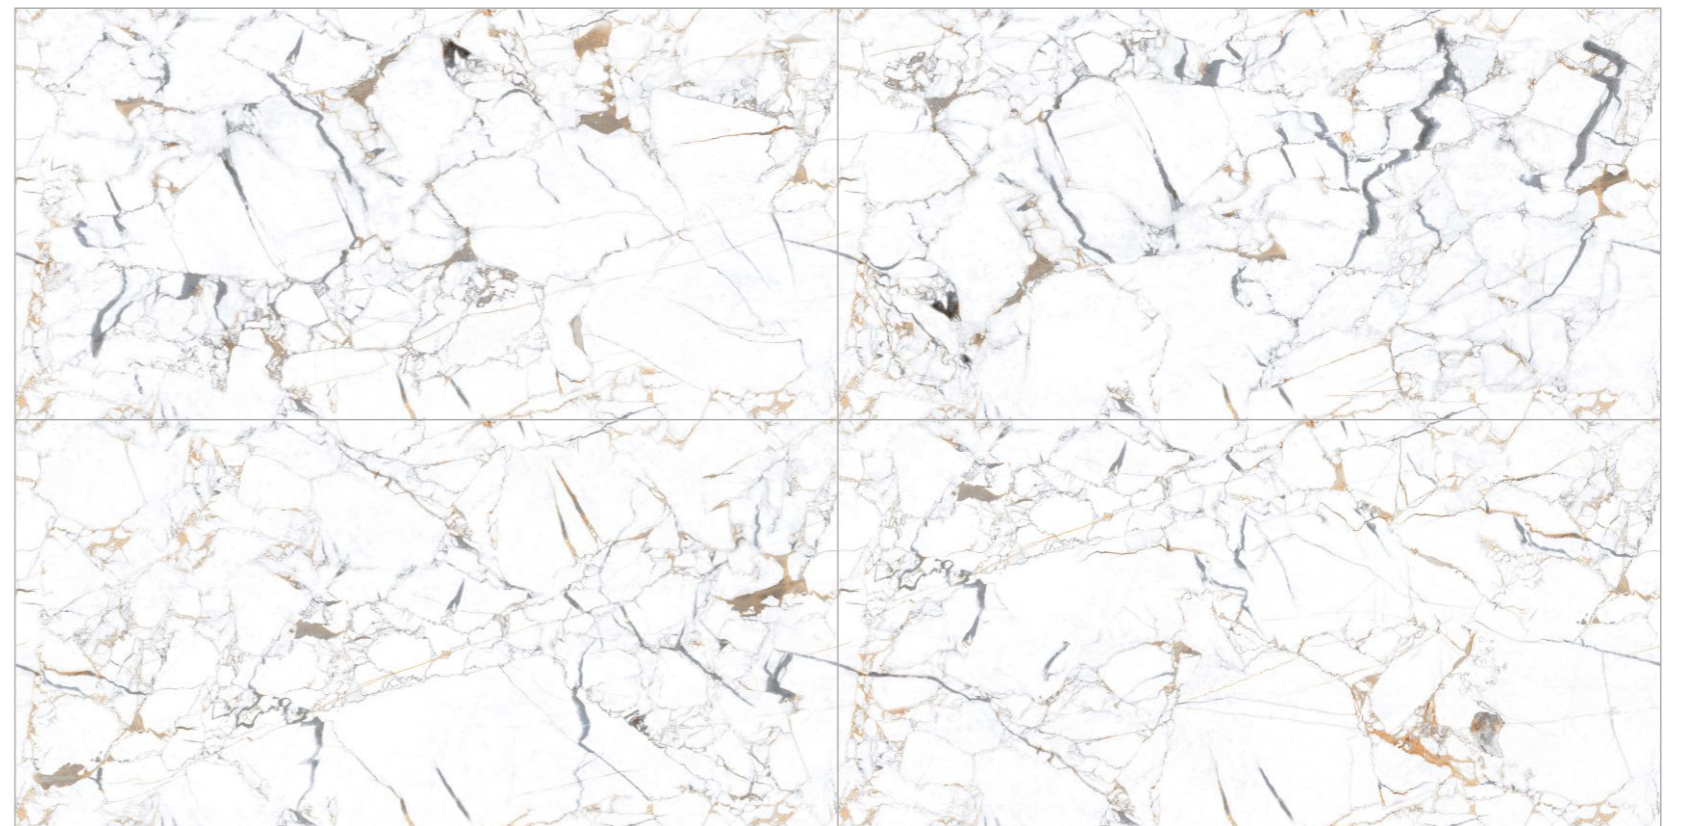

600x
1200mm

9MM
THICKNESS

4
RANDOM

PONTRAIT GOLD

GVT - PGVT