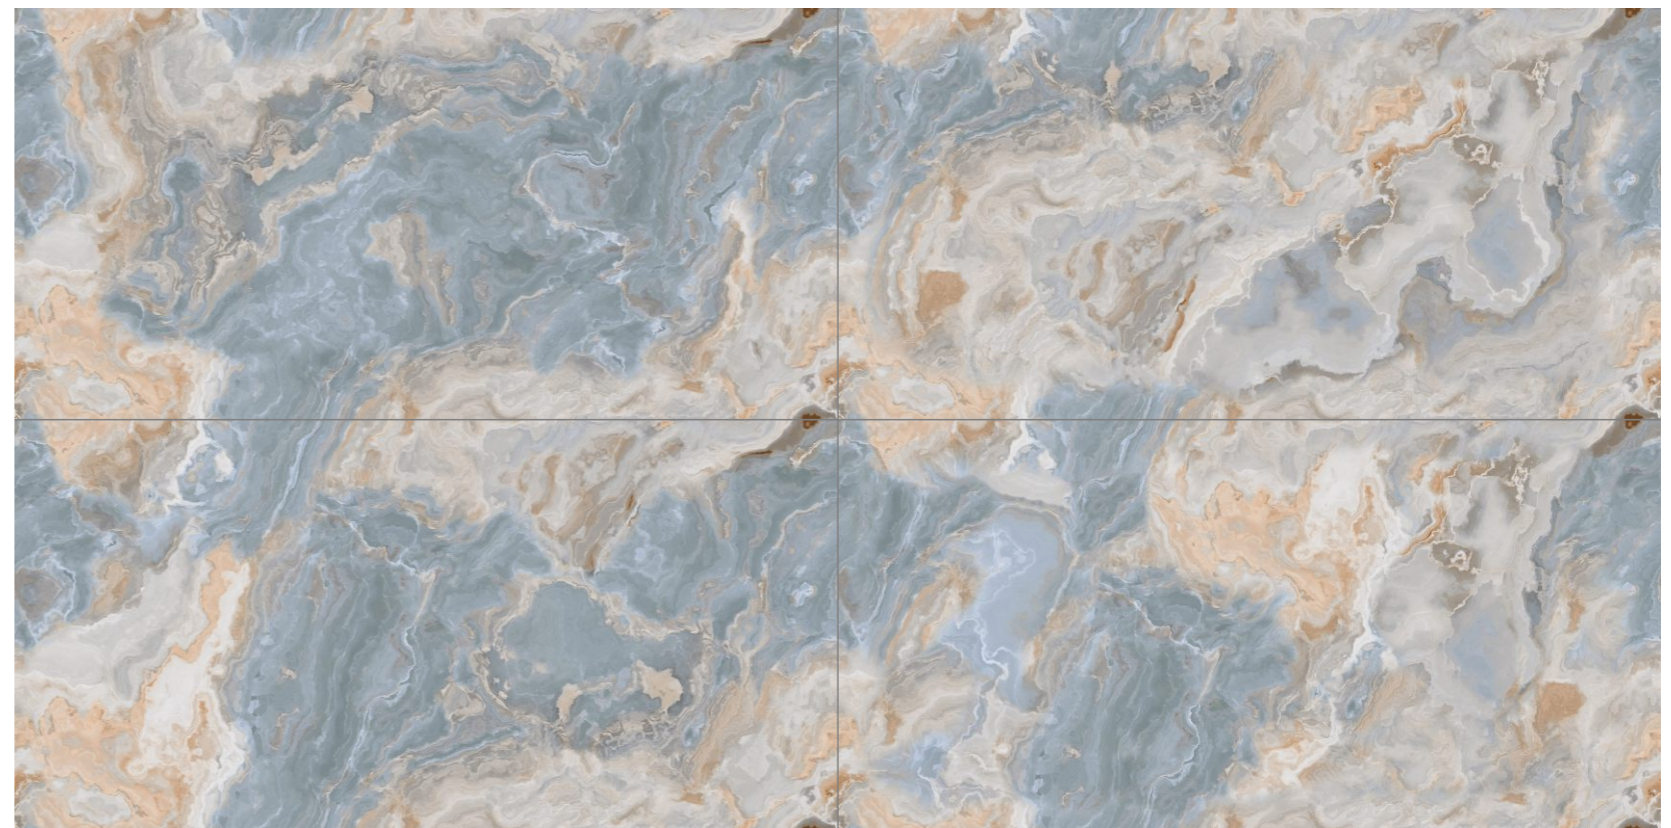

9MM
THICKNESS

4
RANDOM

HEXA GREEN

GVT - PGVT

600x
1200mm

9MM
THICKNESS

LAVAZZA BLUE

GVT - PGVT