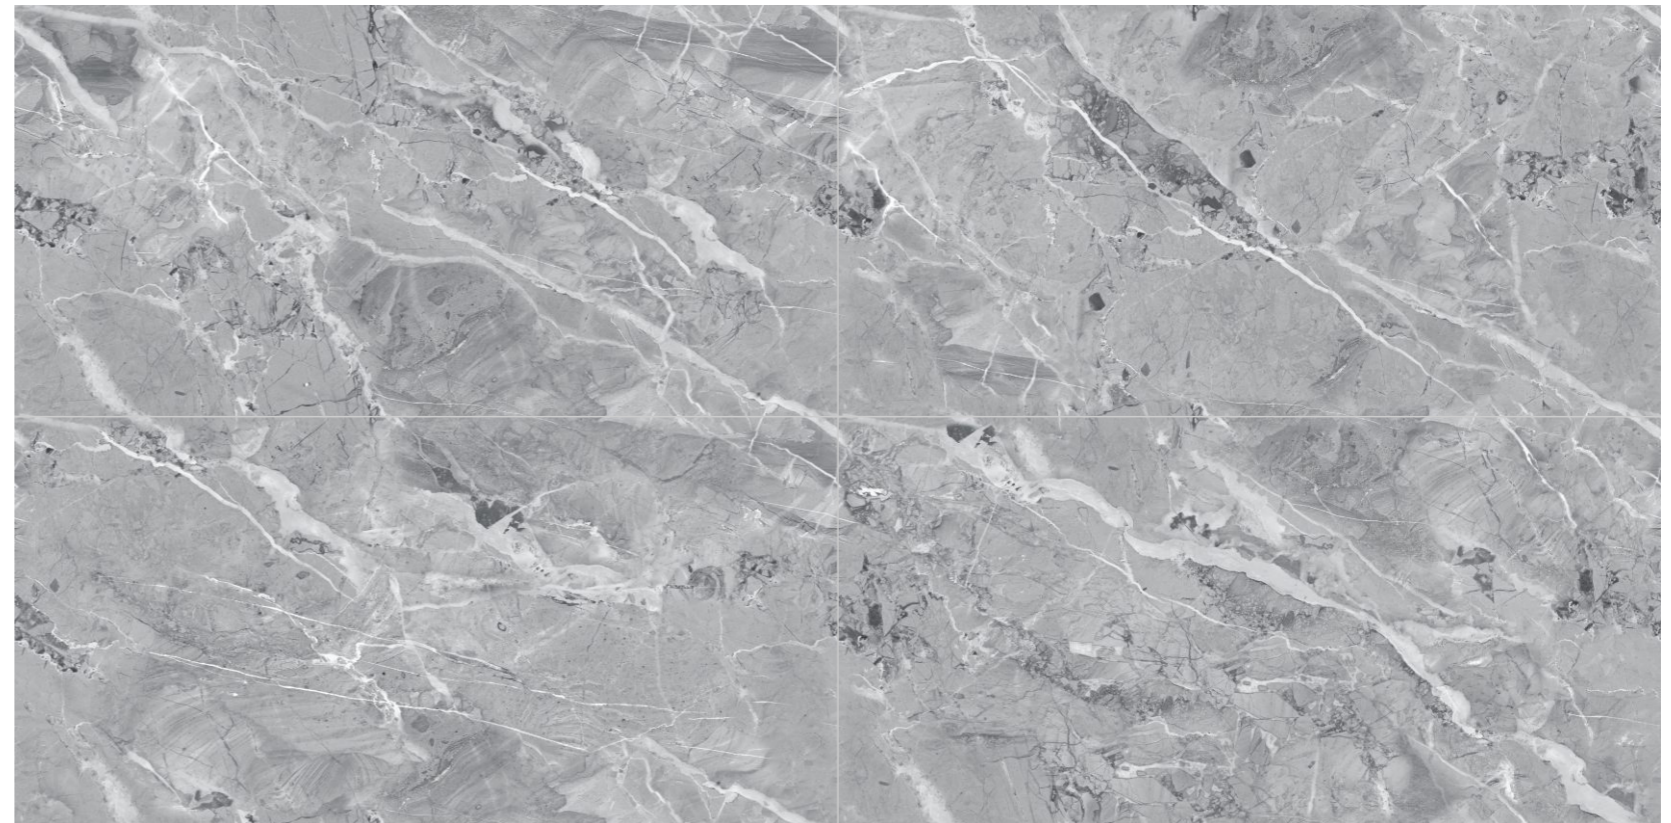

600x
1200mm

9MM
THICKNESS

4
RANDOM

BARGLIO GREY **GVT - PGVT**