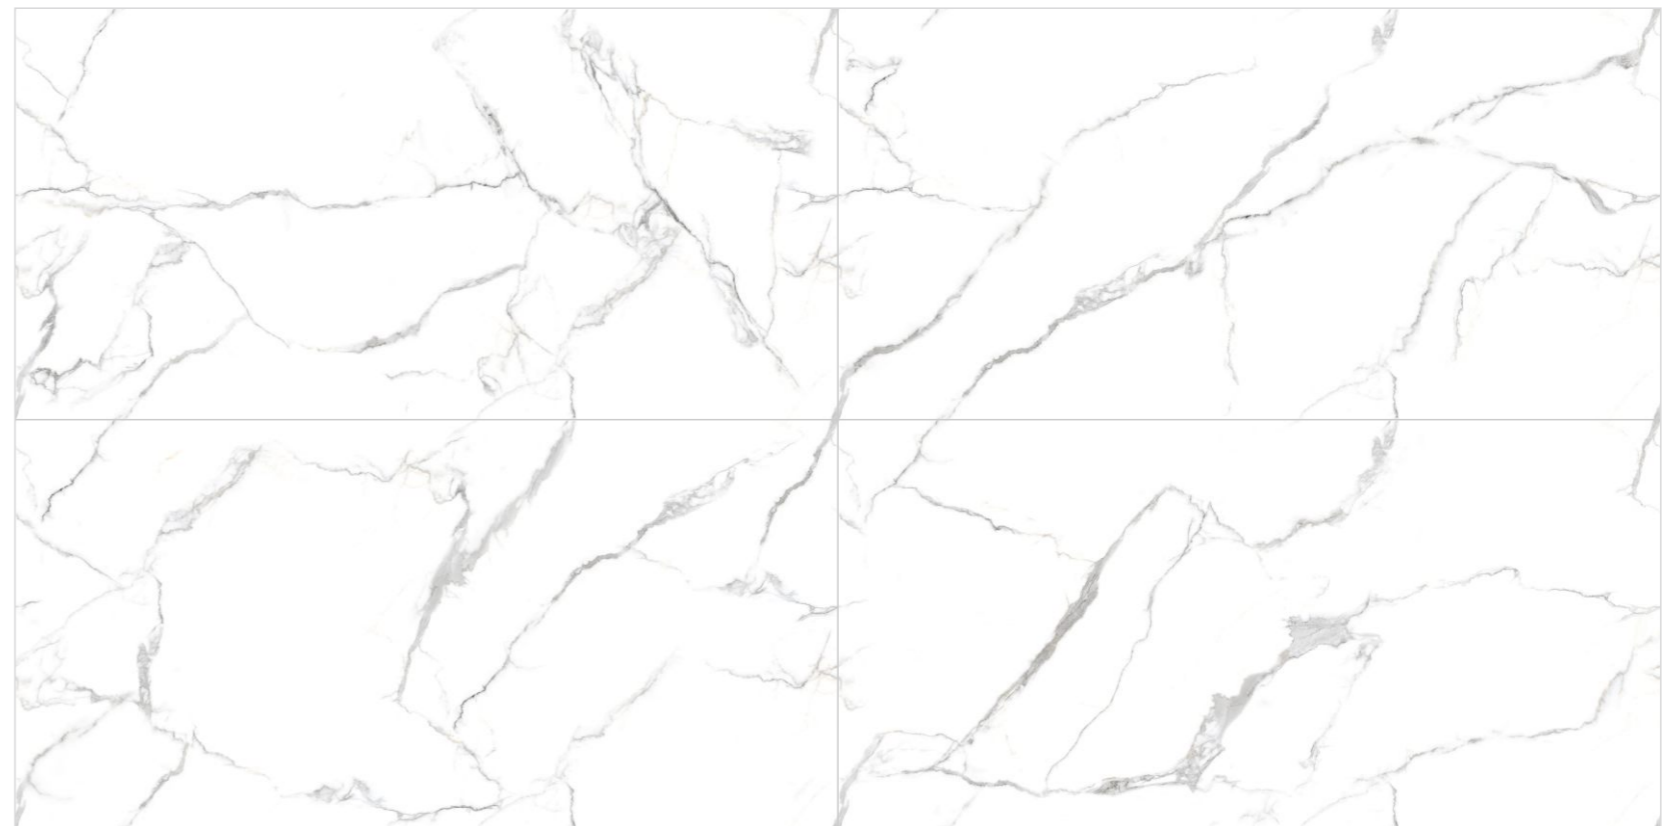

600x
1200mm

9MM
THICKNESS

2
RANDOM

SMOKE **GVT - PGVT**

600x
1200mm

9MM
THICKNESS

4
RANDOM

SPLENDENTE STATUARIO **GVT - PGVT**