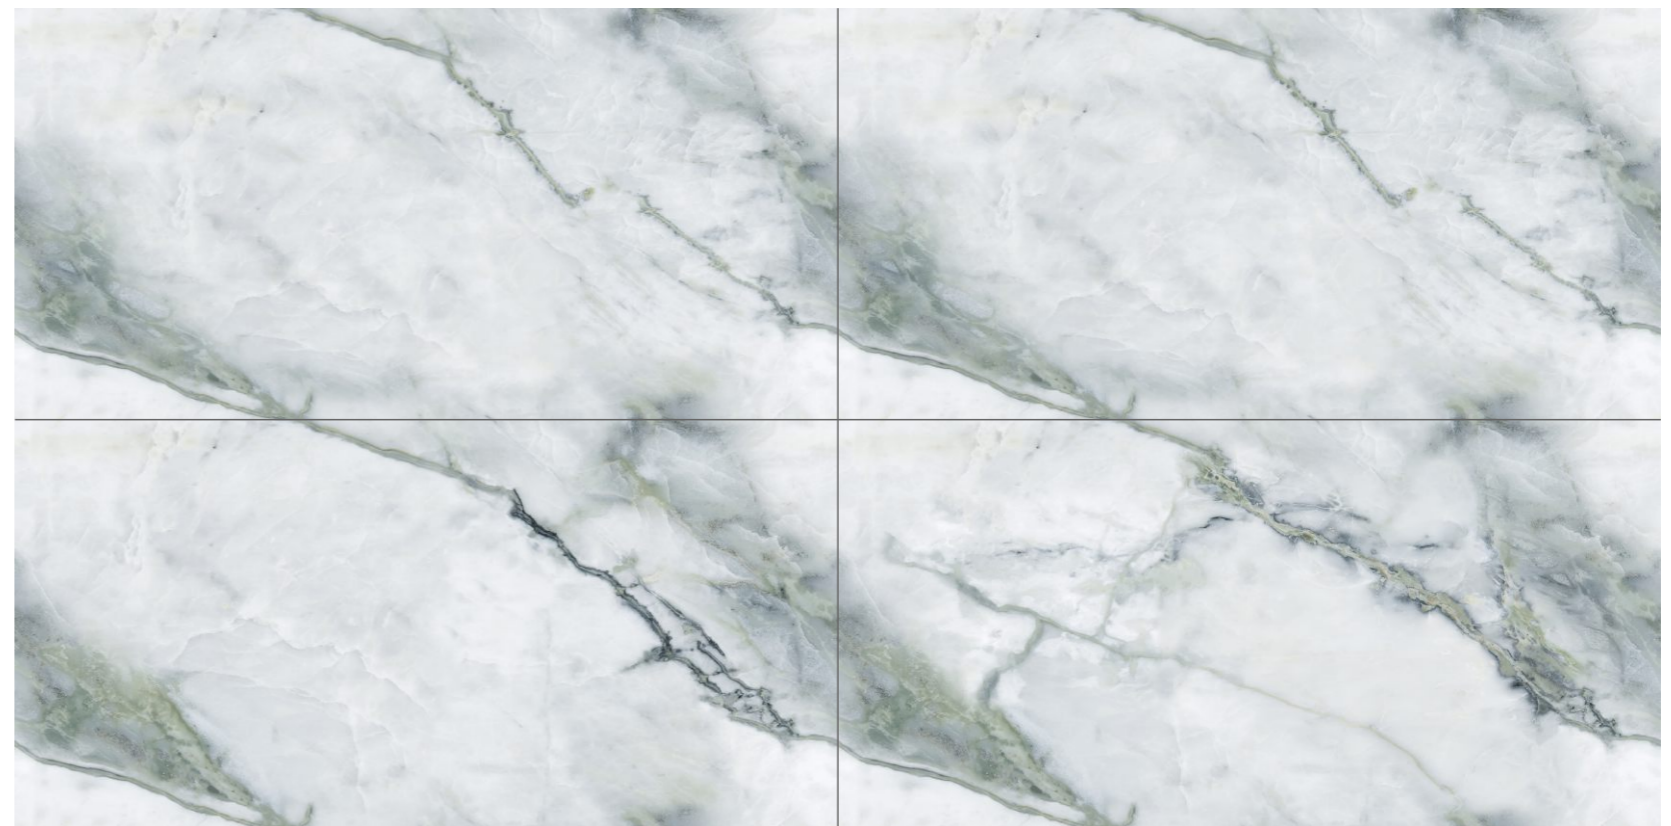

600x
1200mm

9MM
THICKNESS

4
RANDOM

HEXA GREEN

GVT - PGVT