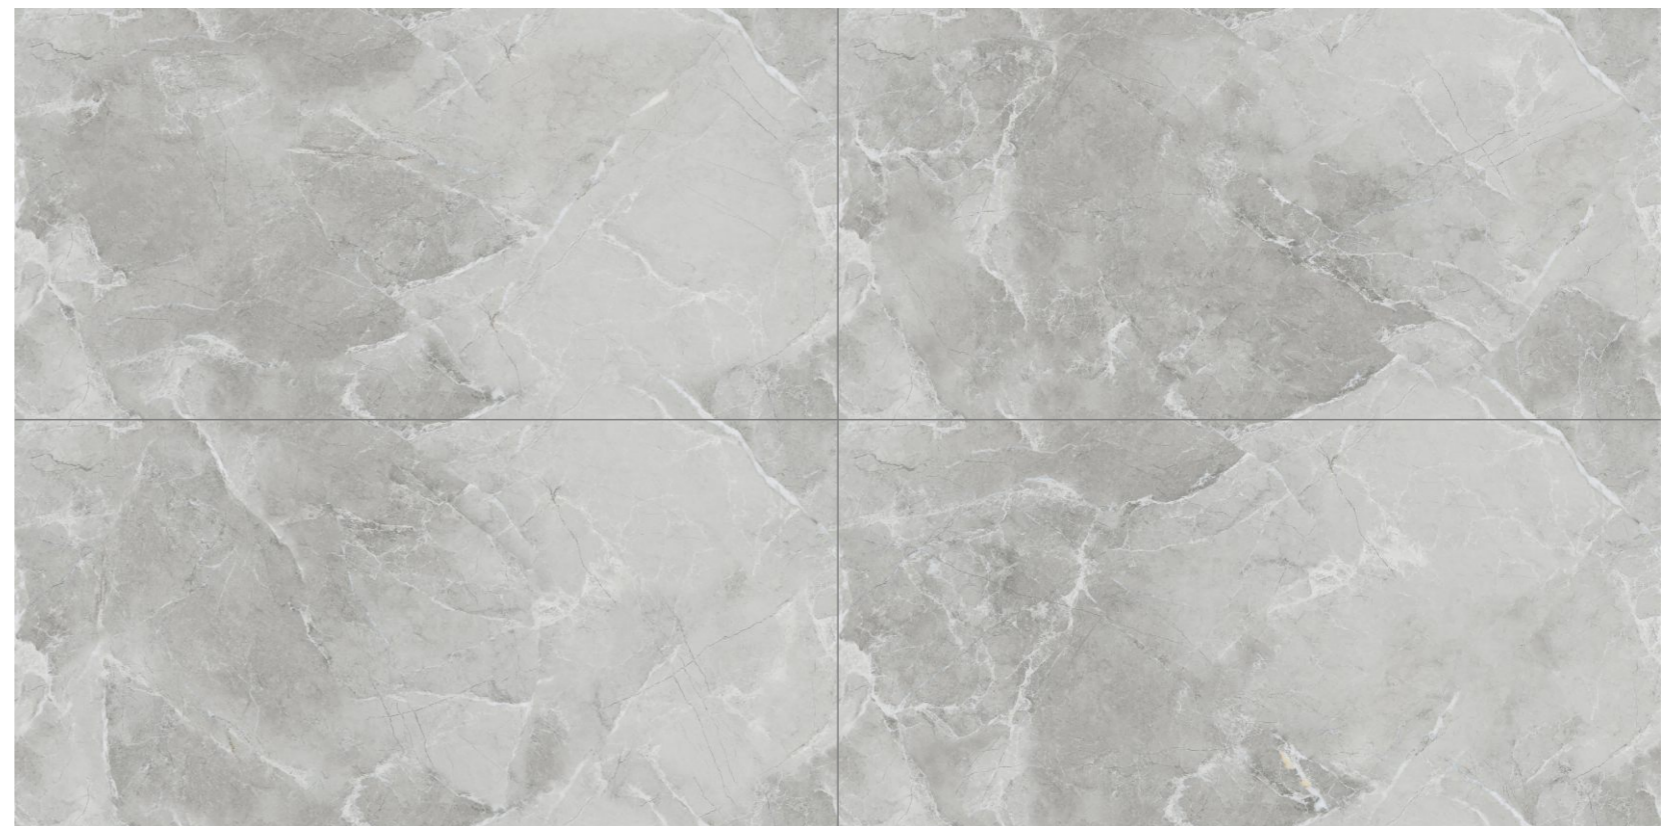

600x
1200mm

9MM
THICKNESS

RABBIT CANNON **GVT - PGVT**