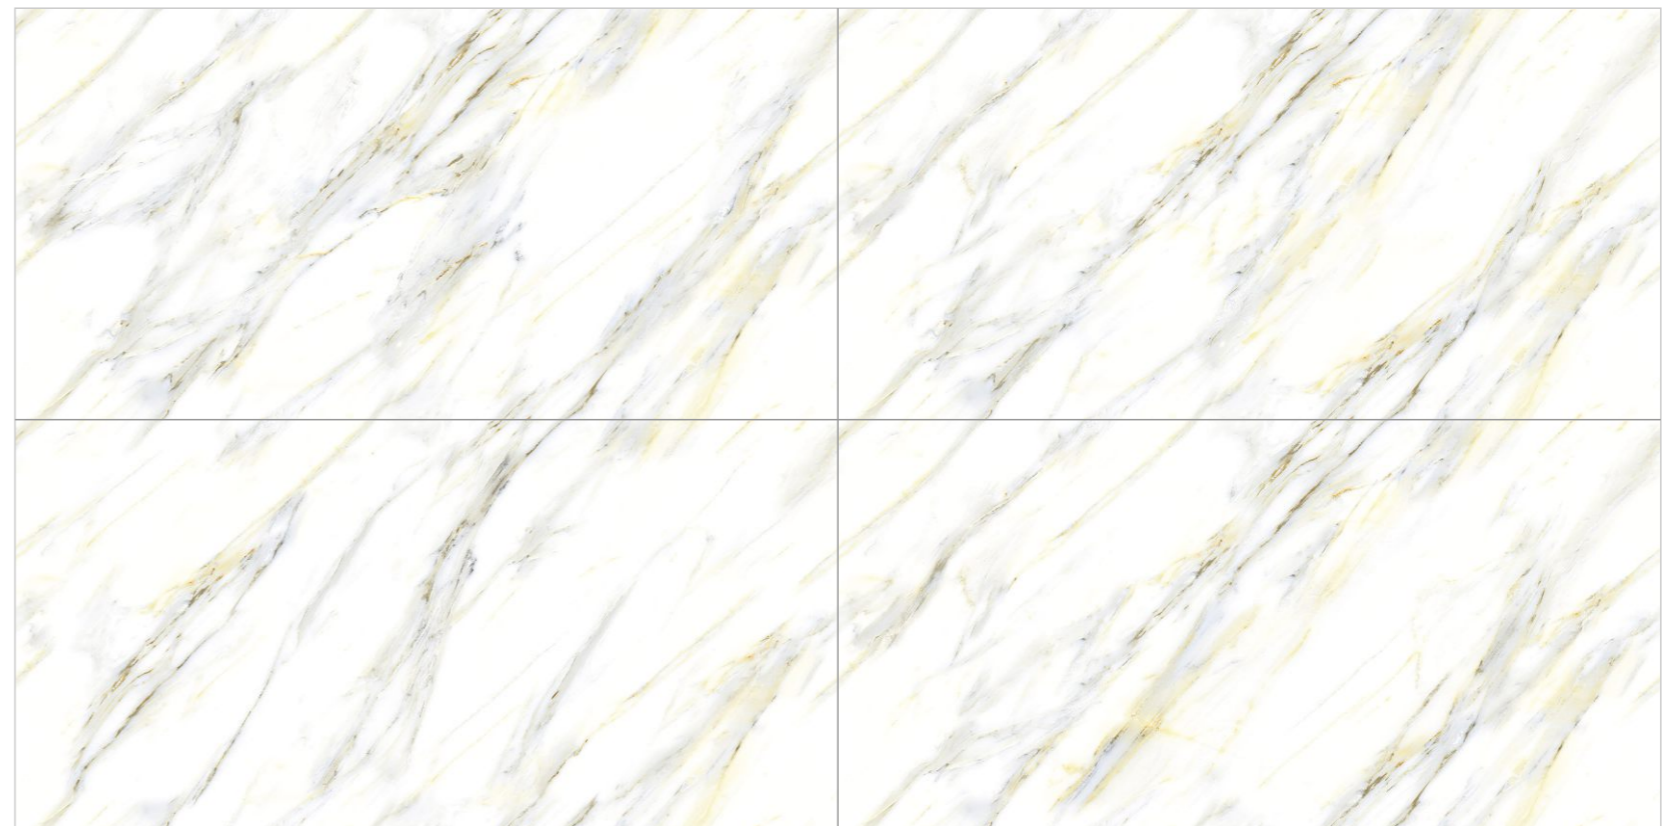

600x
1200mm

9MM
THICKNESS

4
RANDOM

CALCATTÀ YELLOW **GVT - PGVT**