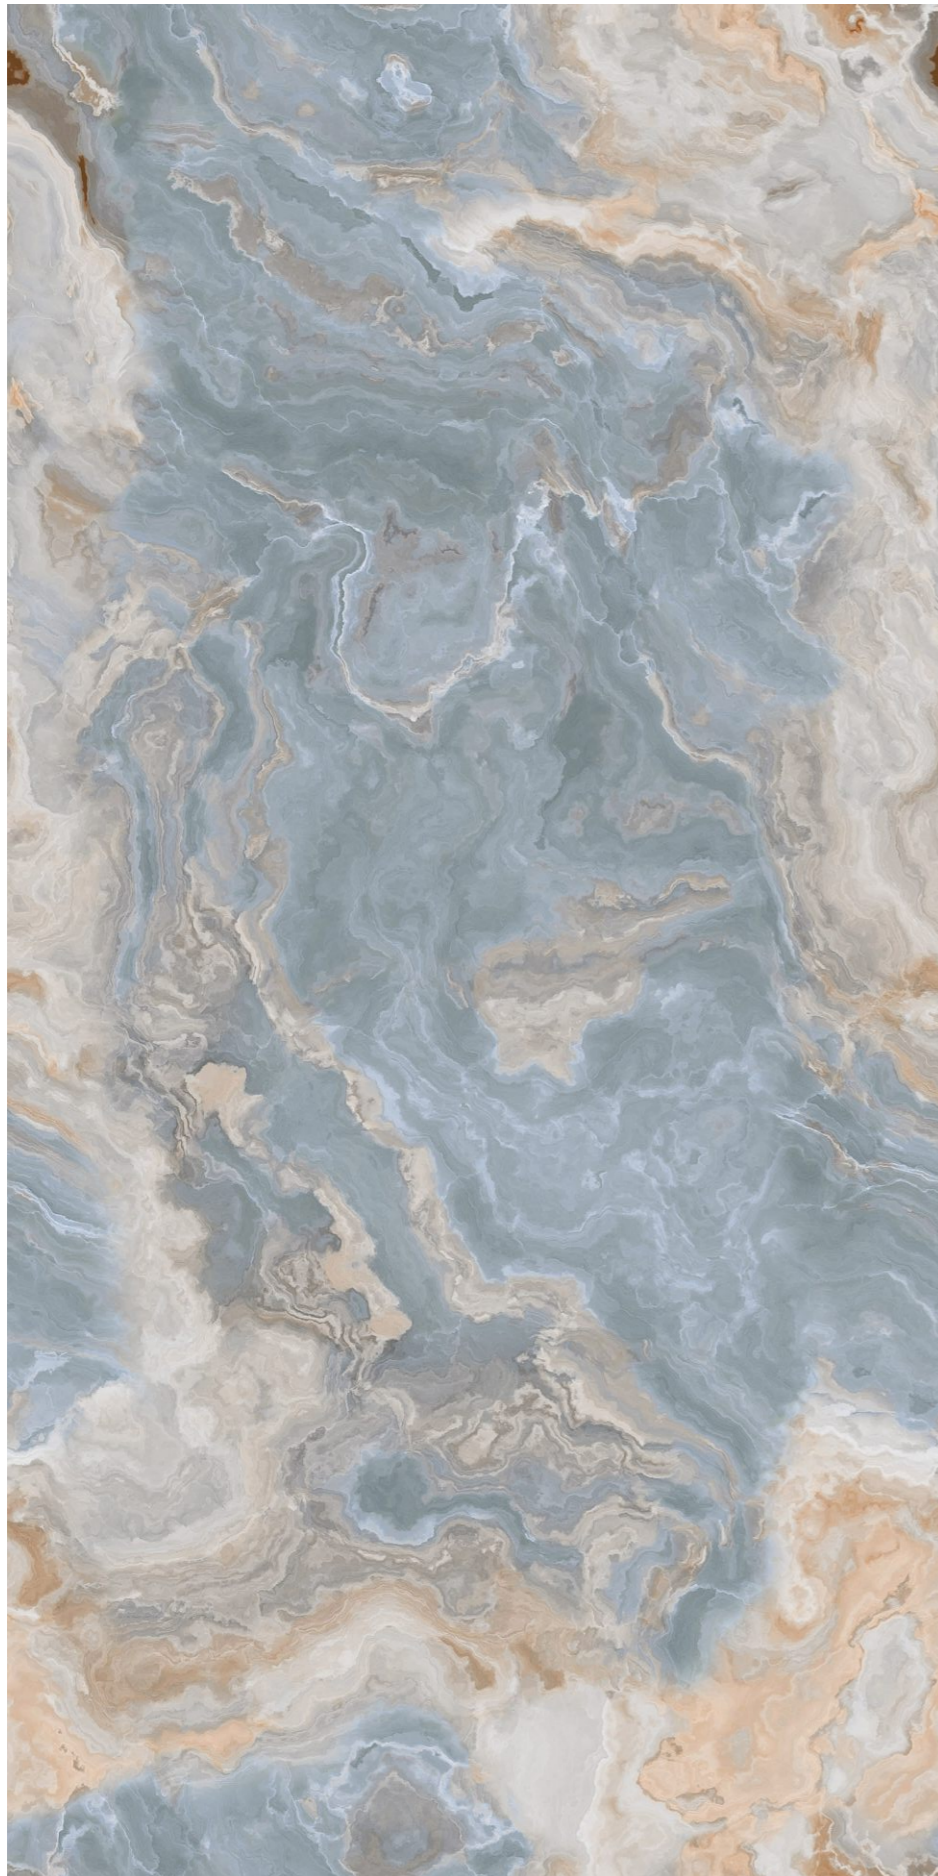

9MM
THICKNESS

4
RANDOM

HEXA GREEN

GVT - PGVT

600x
1200mm

9MM
THICKNESS

LAVAZZA BLUE

GVT - PGVT