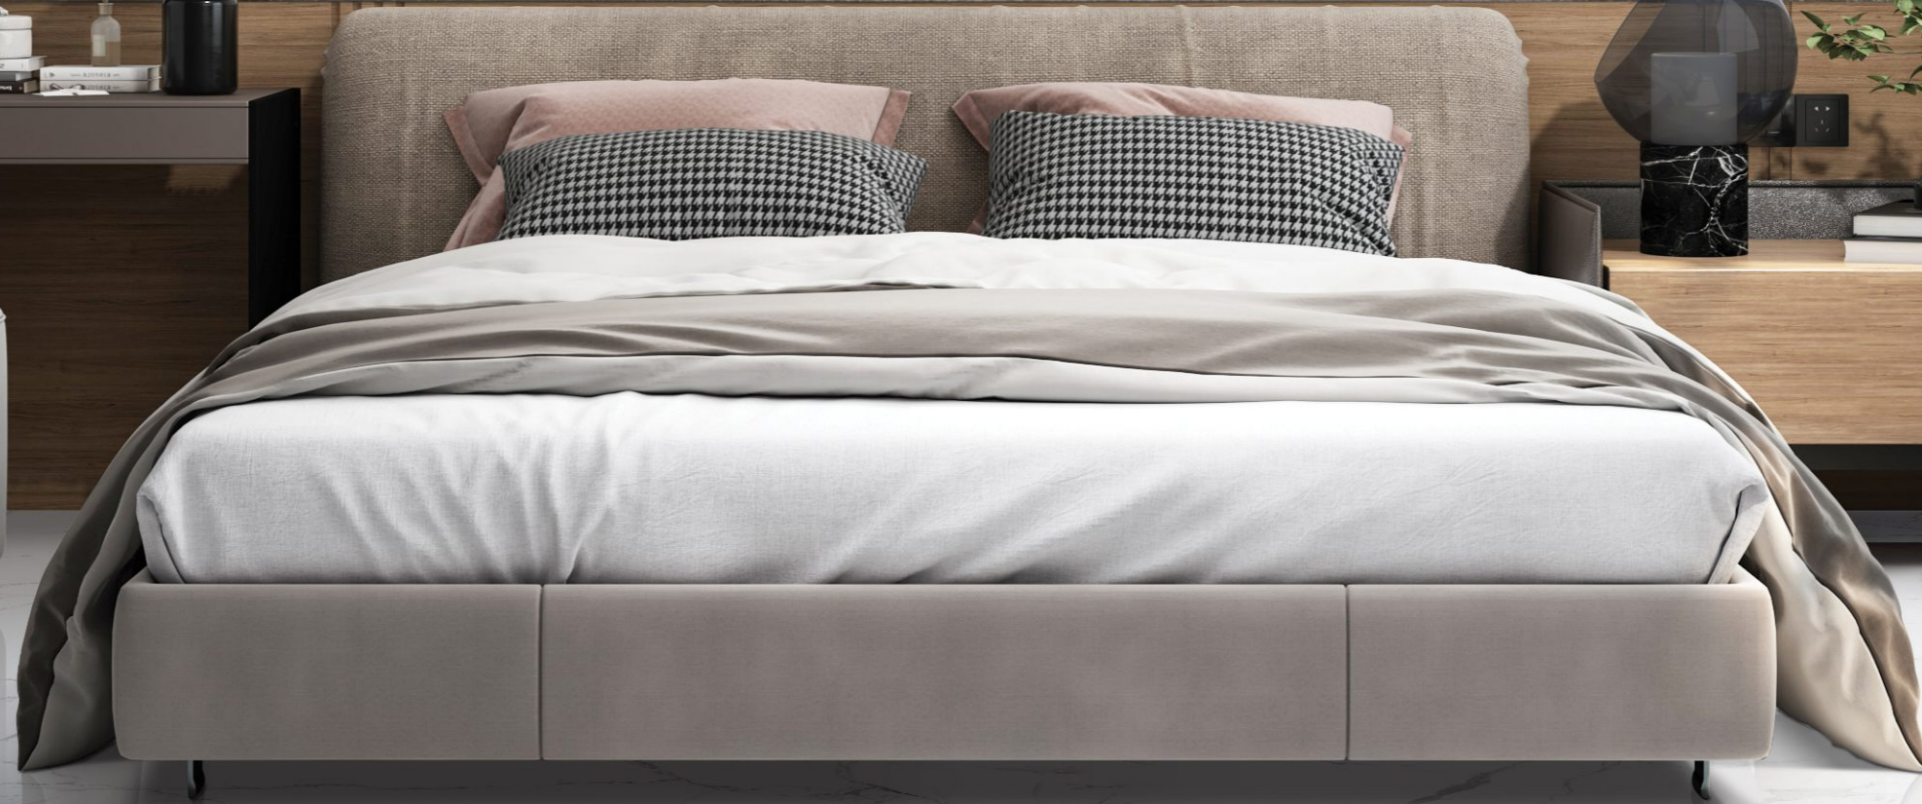

600x
1200mm

9MM
THICKNESS

2
RANDOM

SMOKE **GVT - PGVT**

600x
1200mm

9MM
THICKNESS

4
RANDOM

SPLENDENTE STATUARIO **GVT - PGVT**