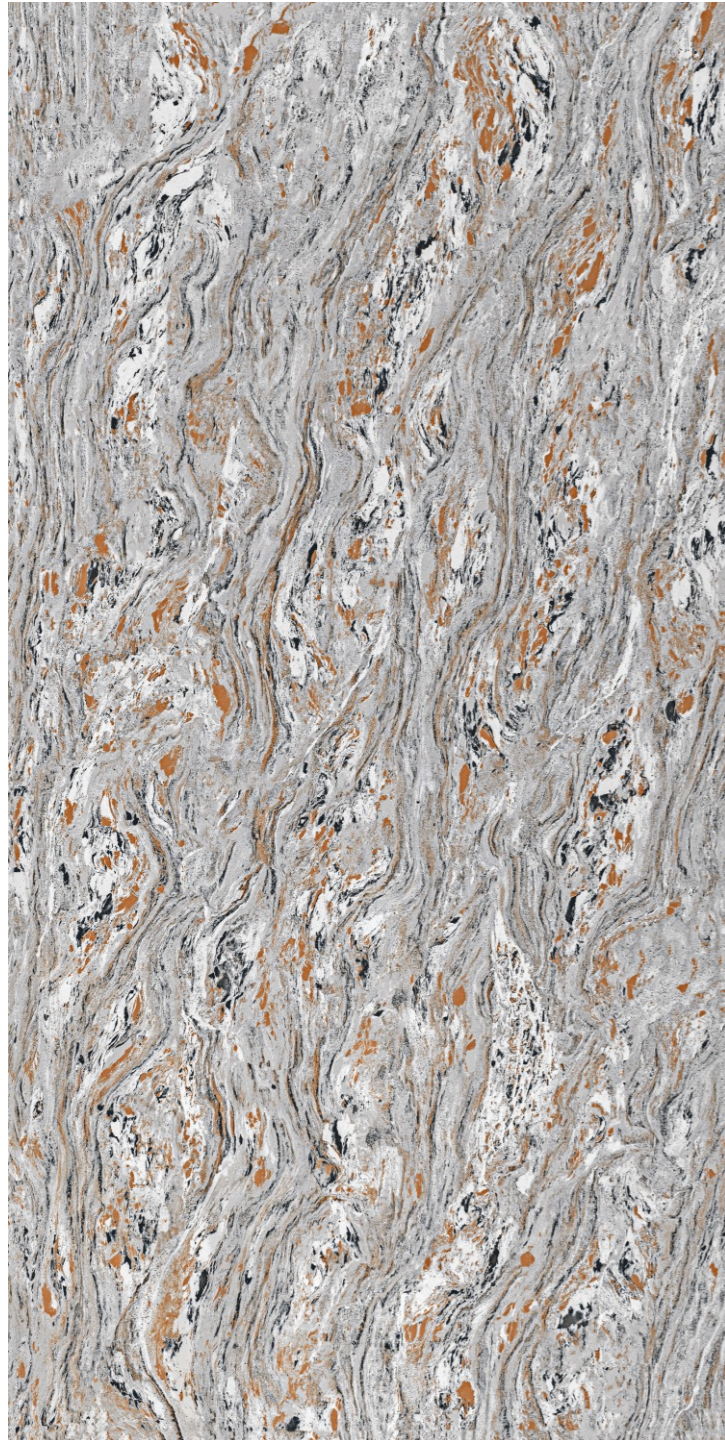

The other colors start out from black, gradually shifting through dark and light grey to white. The subtle texture and veins, tempered with a very light white, reminiscent of the night sky in black, give the product a smooth, extremely sophisticated appearance.

AIROLAM GRIGIO

AIROLAM IVORY

FACADE CHAWK

TORSO IVORY

TORSO WHITE

Available Size :
600x1200mm

Finish :
Glossy Surface

CADILA BLUE