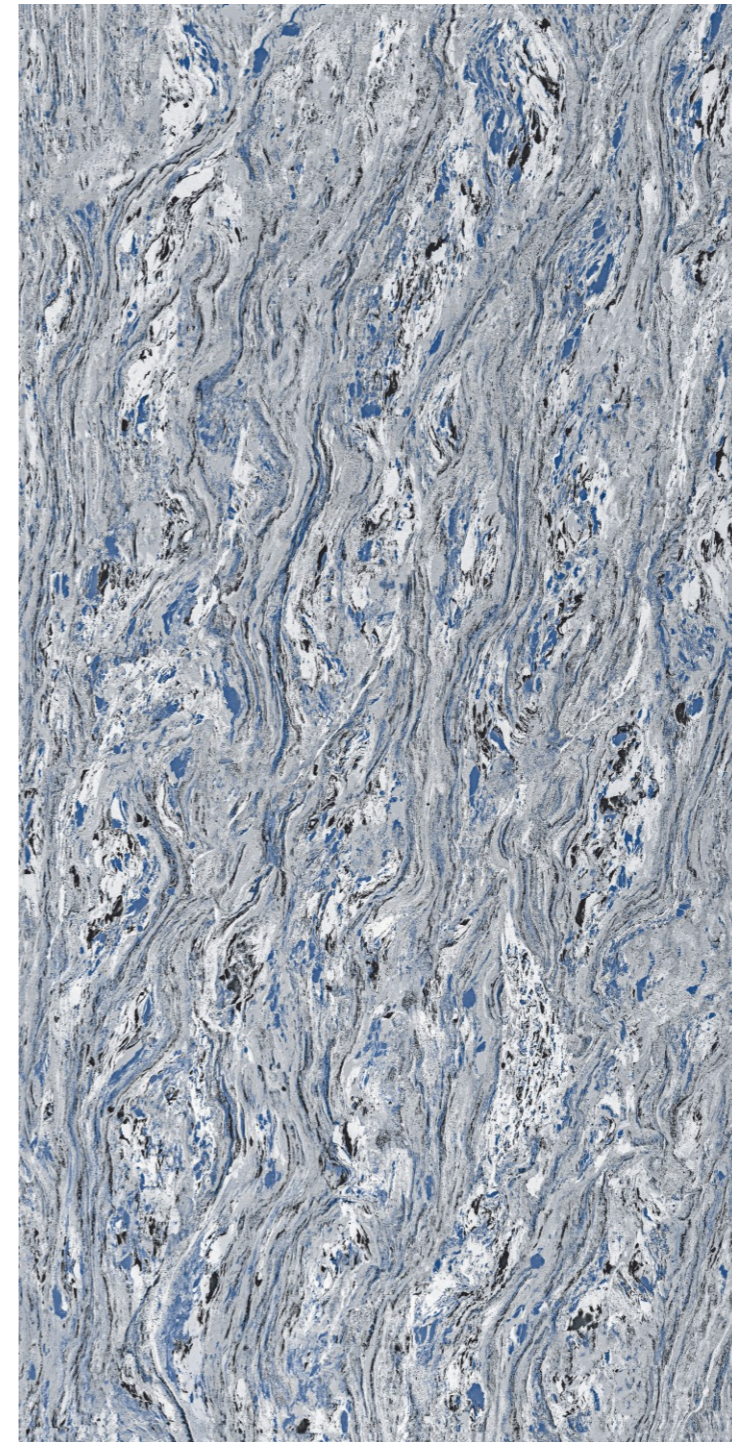

AIROLAM GRIGIO

AIROLAM IVORY

FACADE CHAWK

TORSO IVORY

TORSO WHITE

Available Size :
600x1200mm

Finish :
Glossy Surface

CADILA BLUE