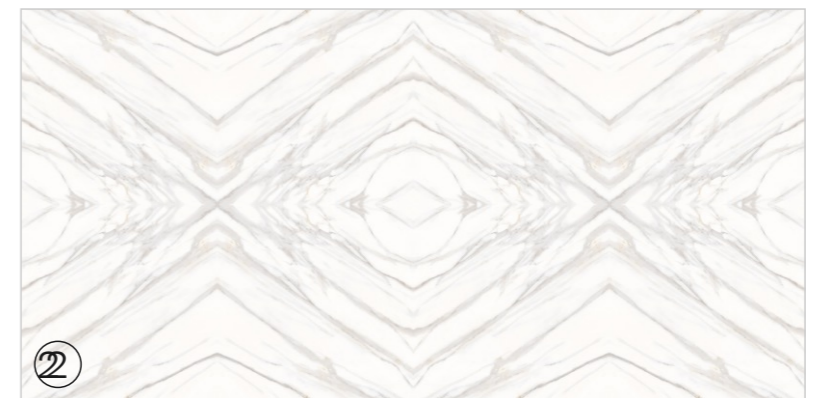

Patterns

**Informations**

**Size:**  
600x1200mm

**Surface:**  
Glossy Surface

**Informations**

**Size:**  
600x1200mm

**Surface:**  
Glossy Surface

PREVIEW OF CROLINE