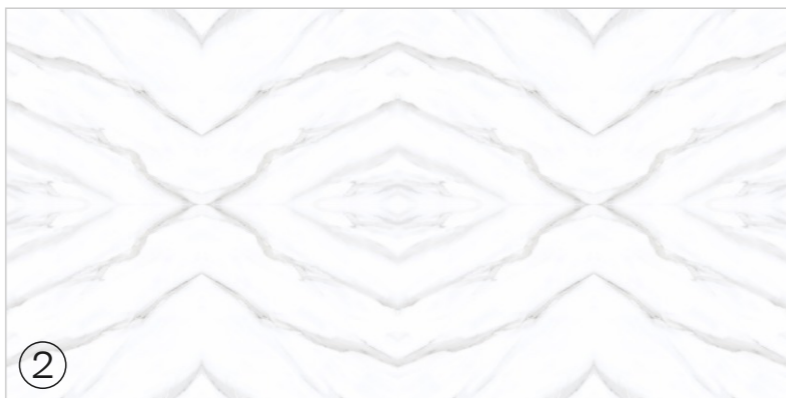

**DENVER SNOW**

Patterns

**DESCO BEIGE**

Patterns

**Informations**

**Size:**  
 600x1200mm

**Surface:**  
 Glossy Surface

**Informations**