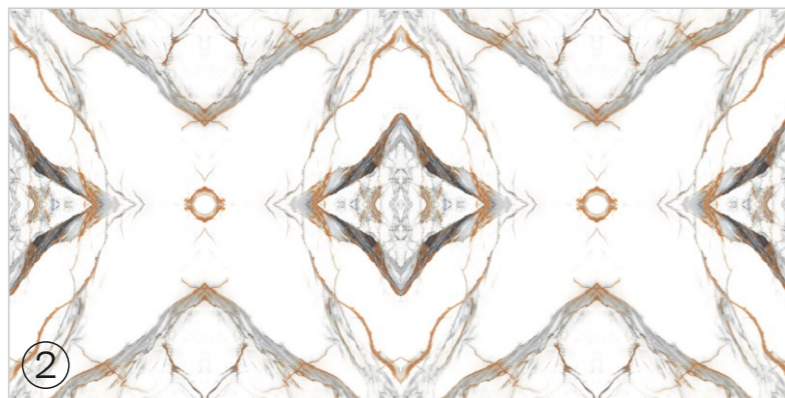

Informations

Size:
600x1200mm

Surface:
Glossy Surface