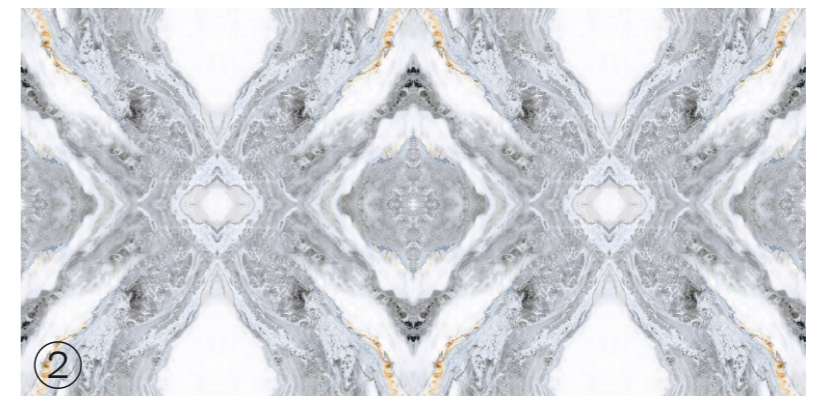

**MULTY CINNAMON**

Patterns

**Informations**

**Size:**  
600x1200mm

**Surface:**  
Glossy Surface

**Informations**

**Size:**  
600x1200mm

**Surface:**  
Glossy Surface