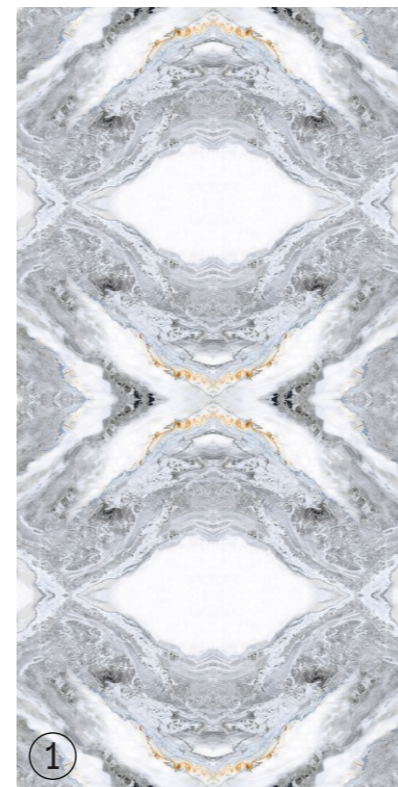

**MULTY CINNAMON**

Patterns

**Informations**

**Size:**  
600x1200mm

**Surface:**  
Glossy Surface

**Informations**

**Size:**  
600x1200mm

**Surface:**  
Glossy Surface