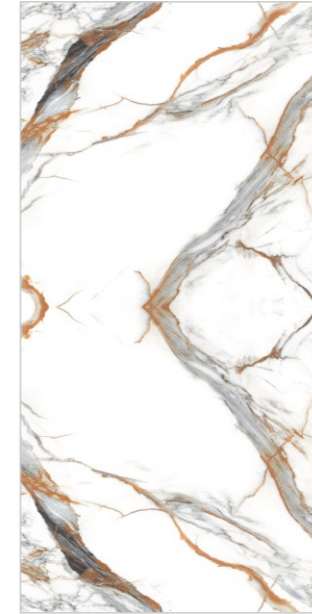

# PRODUCT RANGE 600X1200MM

BOTTOCHINO

CROLINE

DENVER  
SNOW

DESCO  
BEIGE

ONYX  
FAB

OSTERIA  
GREY

PROPHET  
CASA