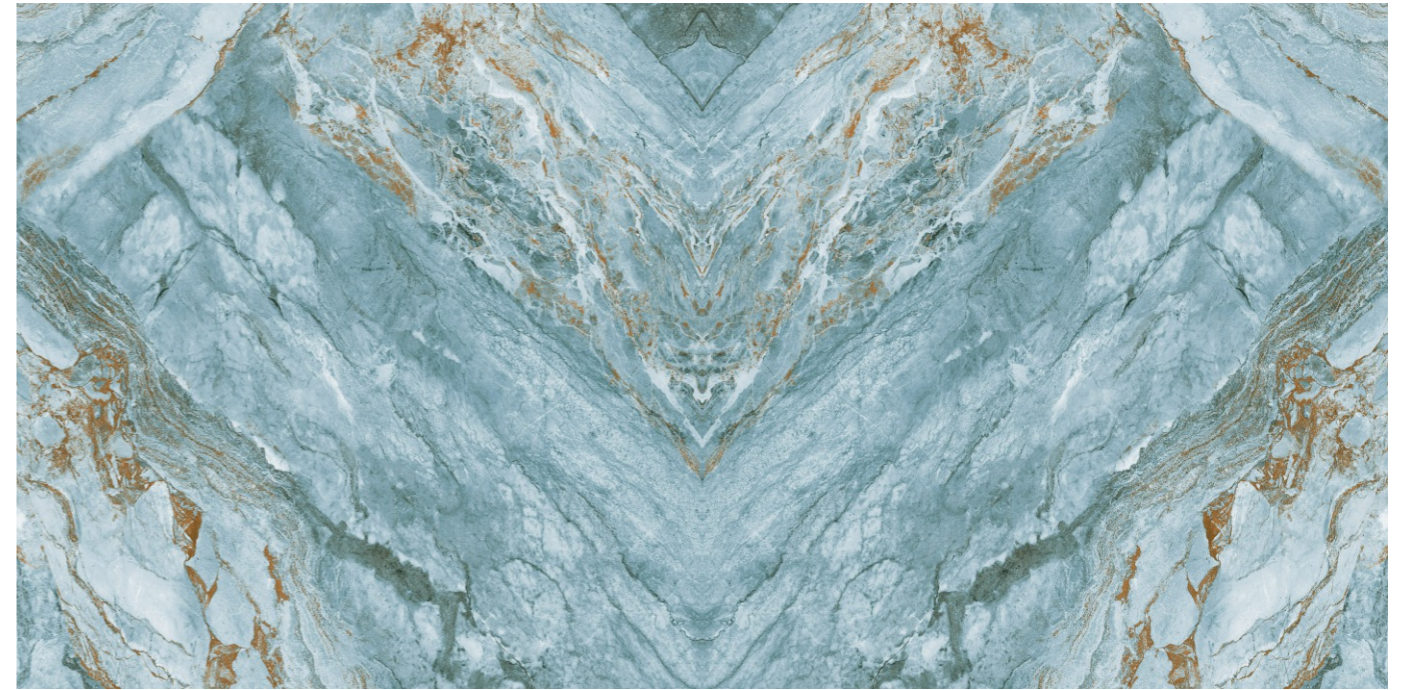

**Informations**

**Size:**  
600x1200mm

**Surface:**  
Glossy Surface

PREVIEW OF OSTERIA GREY

**PROPHET CASA**

Patterns

**RALF AQUA**

Patterns