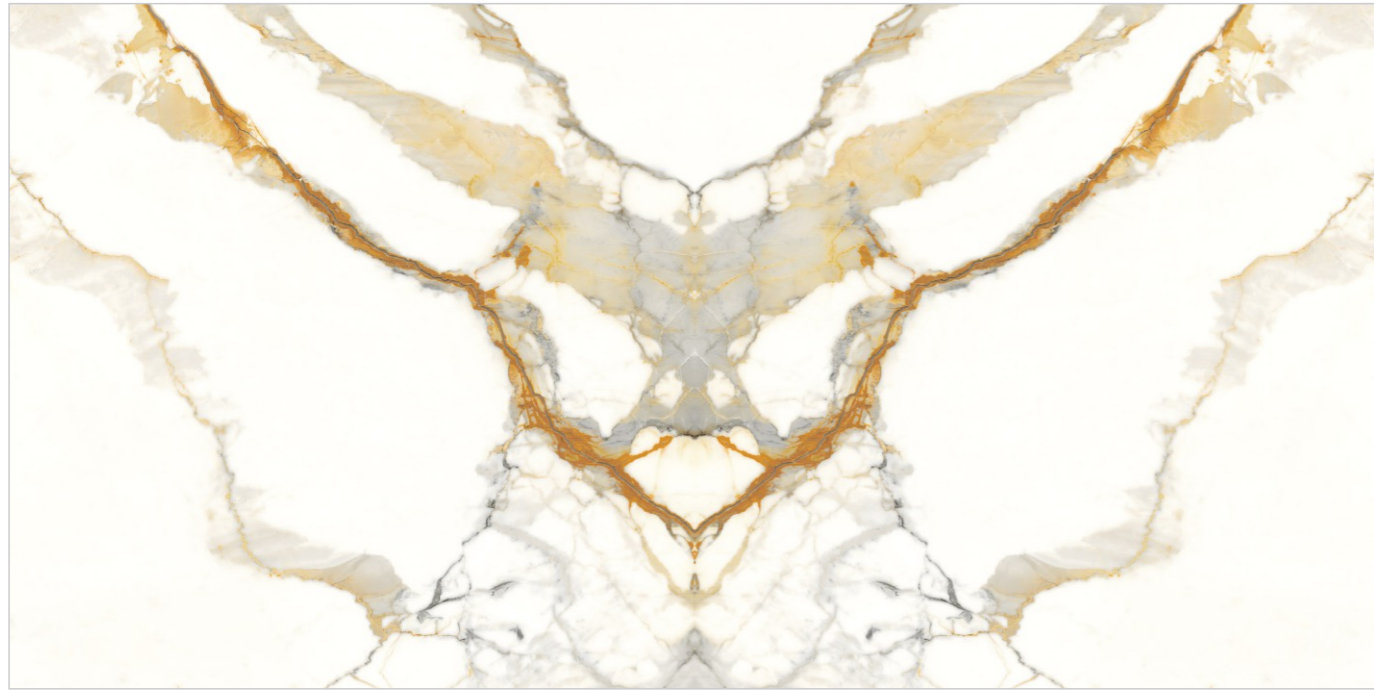

ROYAL

Patterns