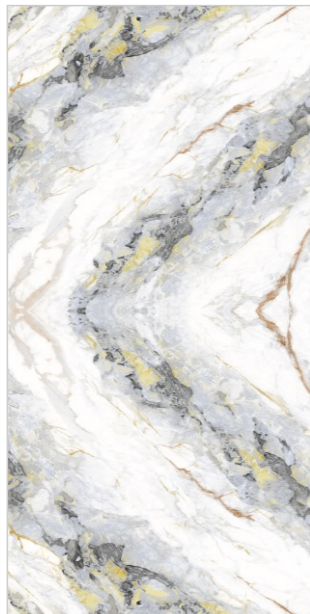

GINIVA
MULTY