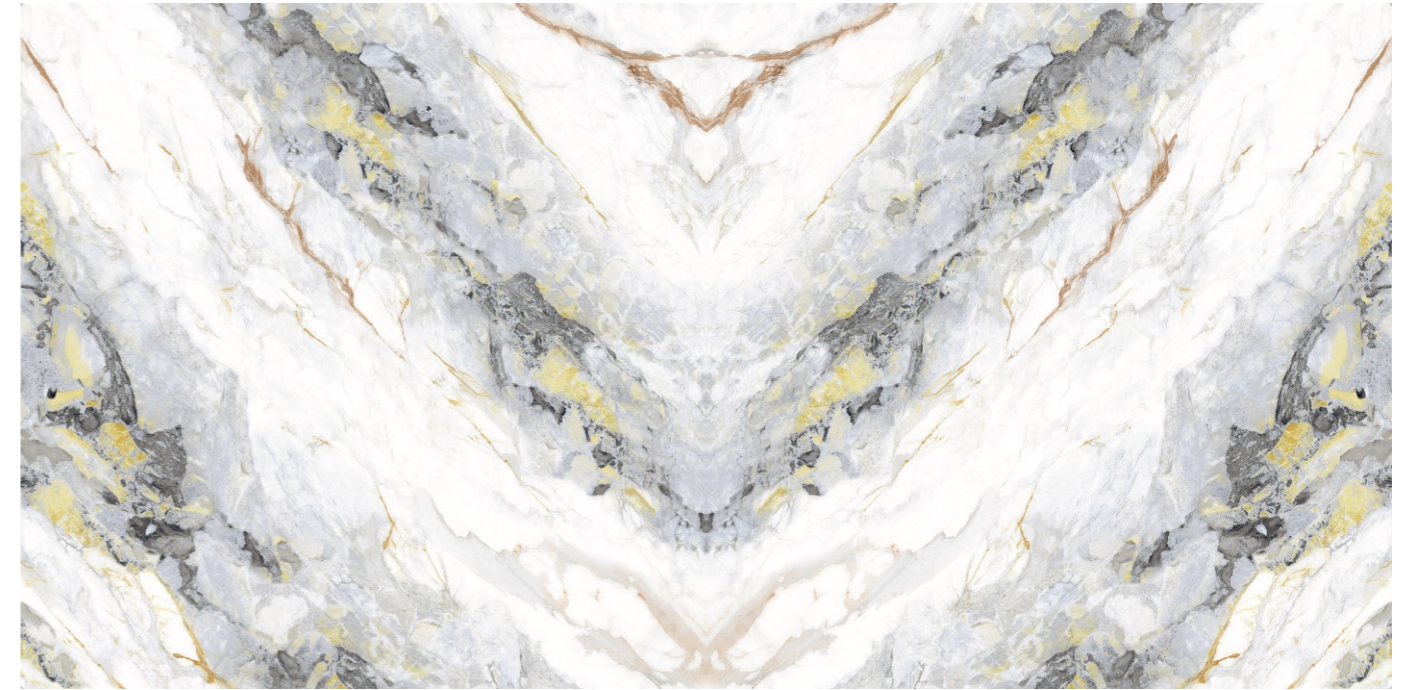

**Size:**  
 600x1200mm

**Surface:**  
 Glossy Surface

PREVIEW OF DENVER SNOW

**GINIVA BROWN**

Patterns

**GINIVA MULTY**

Patterns

**Informations**