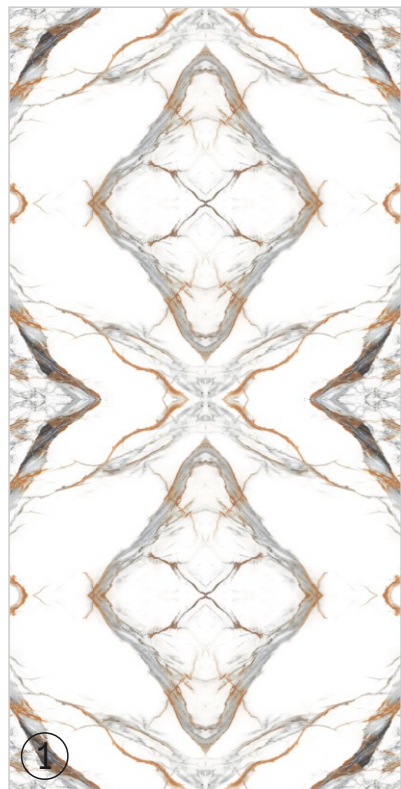

**Informations**

**Size:**  
600x1200mm

**Surface:**  
Glossy Surface

PREVIEW OF OSTERIA GREY

**PROPHET CASA**

Patterns

**RALF AQUA**

Patterns