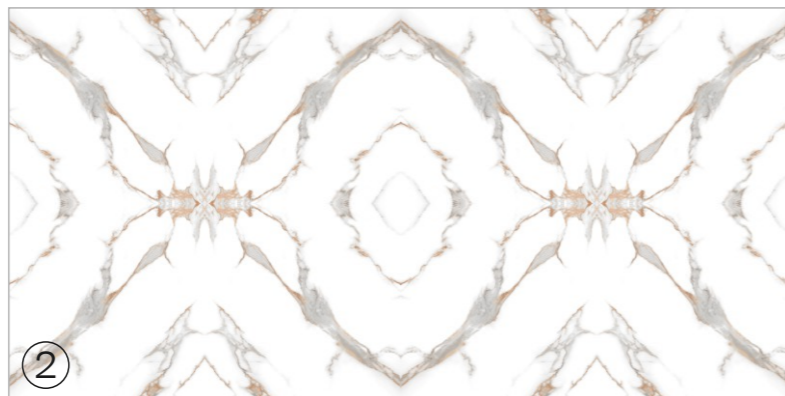

**MULTY CINNAMON**

Patterns

**Informations**

**Size:**  
600x1200mm

**Surface:**  
Glossy Surface

**Informations**

**Size:**  
600x1200mm

**Surface:**  
Glossy Surface