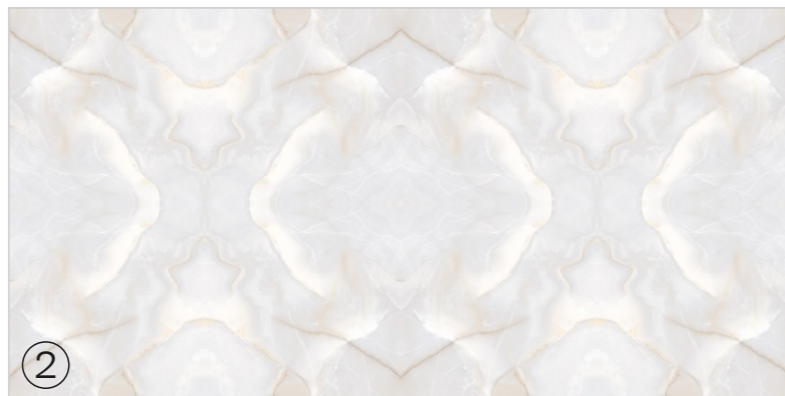

PREVIEW OF MULTY CINNAMON

**ONYX FAB**

Patterns

**OSTERIA GREY**

Patterns

**Informations**

**Size:**  
600x1200mm

**Surface:**  
Glossy Surface