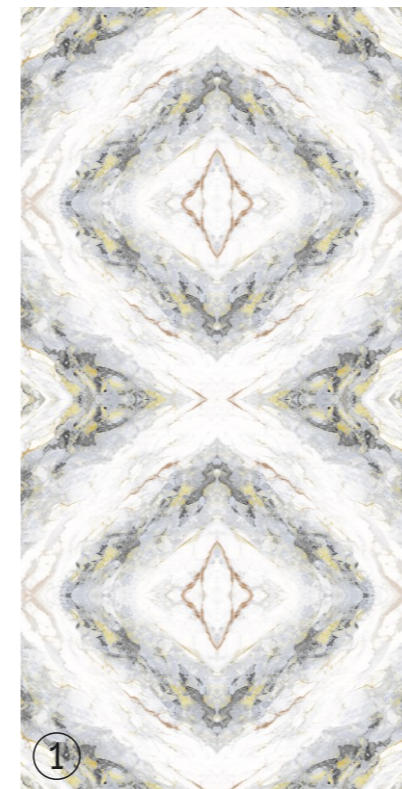

Informations

Size:
600x1200mm

Surface:
Glossy Surface