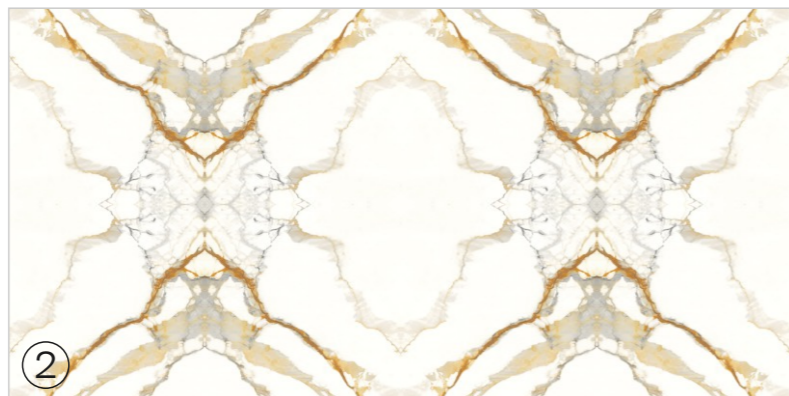

**RALF AQUA**

Patterns

**Informations**

**Size:**  
600x1200mm

**Surface:**  
Glossy Surface

**Informations**

**Size:**  
600x1200mm

**Surface:**  
Glossy Surface