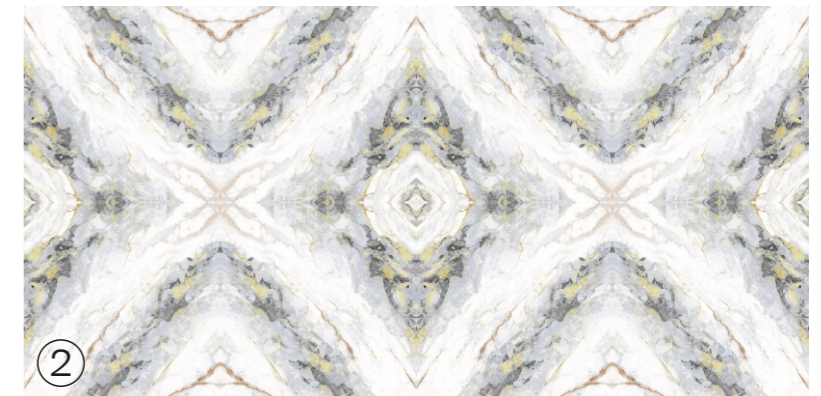

**Size:**  
600x1200mm

**Surface:**  
Glossy Surface

**Informations**

**Size:**  
600x1200mm

**Surface:**  
Glossy Surface

PREVIEW OF GINIVA BROWN

**JORDAN**

Patterns