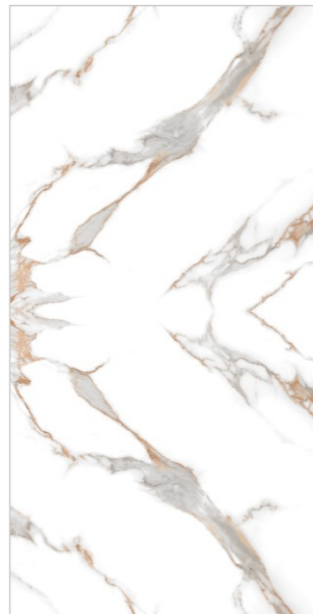

PRODUCT RANGE 600X1200MM

JORDAN

It's
A Clickable
Catalogue

Tap To
Explore
Each Product
Tap on particular product to
Explore full size view.

Tap To
Back To
Index Page
Again tap on the preview
To return to the main page