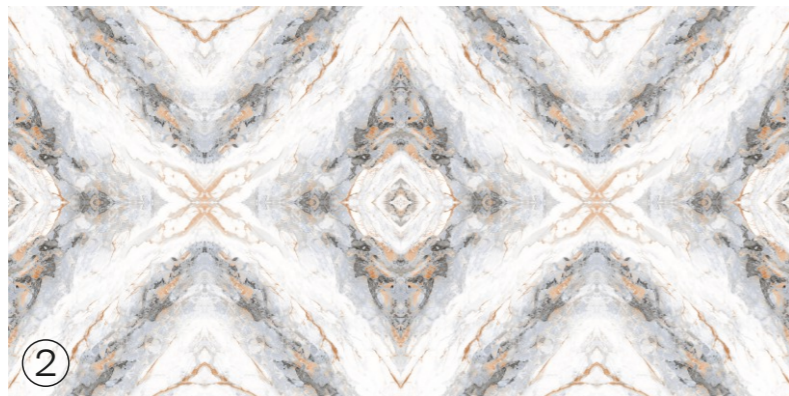

Informations

Size:
600x1200mm

Surface:
Glossy Surface