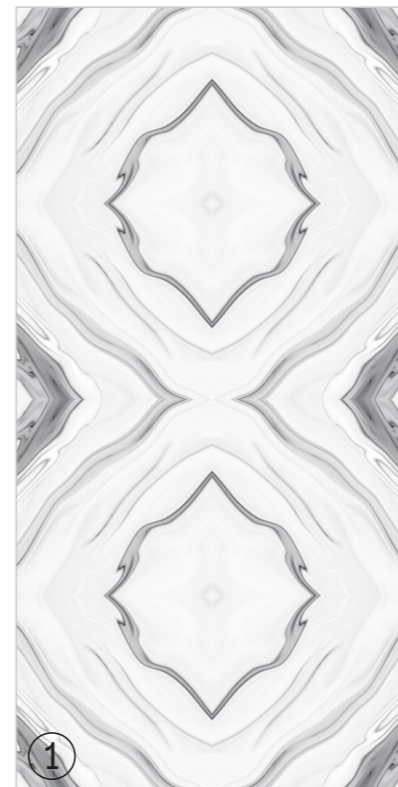

**RALF AQUA**

Patterns

**Informations**

**Size:**  
600x1200mm

**Surface:**  
Glossy Surface

**Informations**

**Size:**  
600x1200mm

**Surface:**  
Glossy Surface