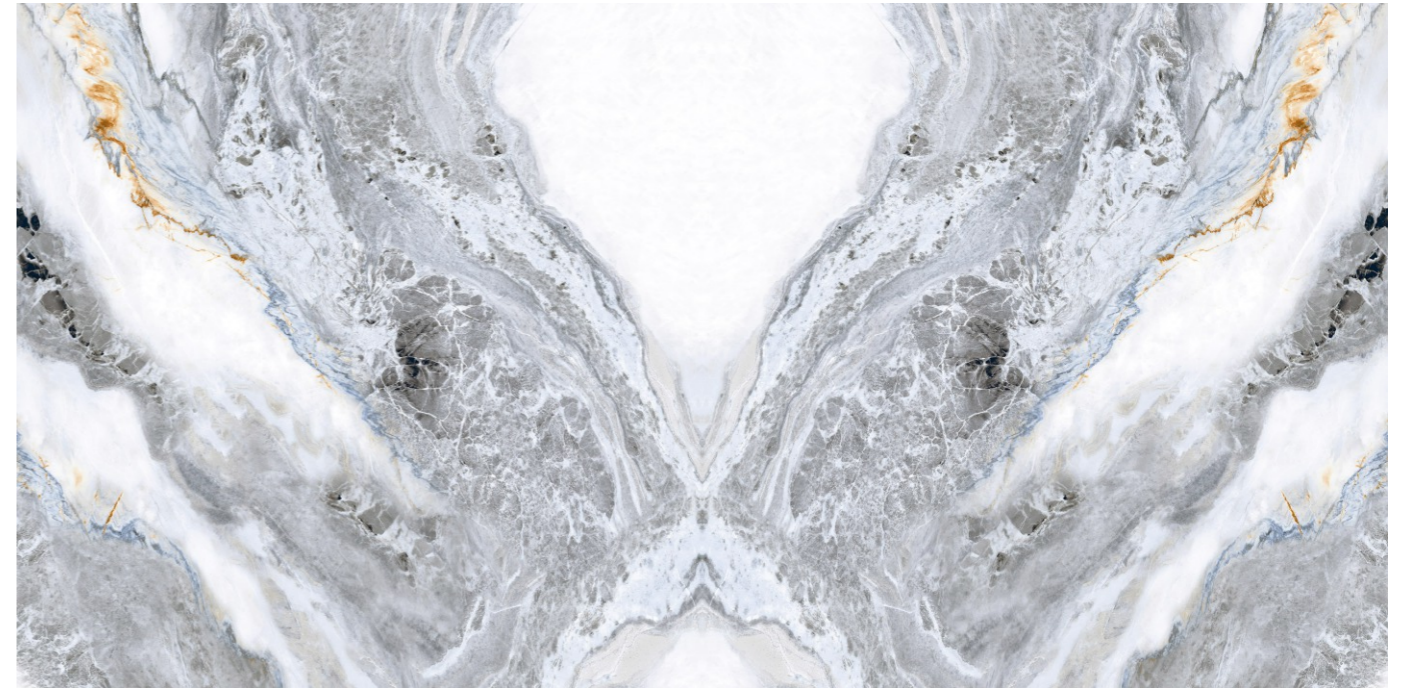

**Size:**  
600x1200mm

**Surface:**  
Glossy Surface

**Informations**

**Size:**  
600x1200mm

**Surface:**  
Glossy Surface

PREVIEW OF GINIVA BROWN

**JORDAN**

Patterns