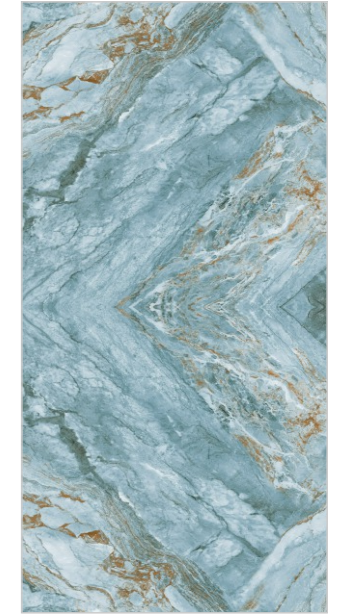

# PRODUCT RANGE 600X1200MM

BOTTOCHINO

CROLINE

DENVER  
SNOW

DESCO  
BEIGE

ONYX  
FAB

OSTERIA  
GREY

PROPHET  
CASA