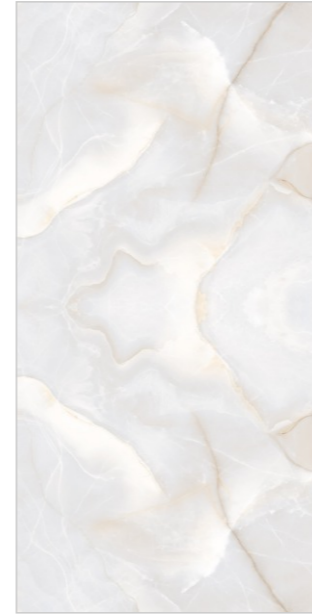

# PRODUCT RANGE 600X1200MM

BOTTOCHINO

CROLINE

DENVER  
SNOW

DESCO  
BEIGE

ONYX  
FAB

OSTERIA  
GREY

PROPHET  
CASA