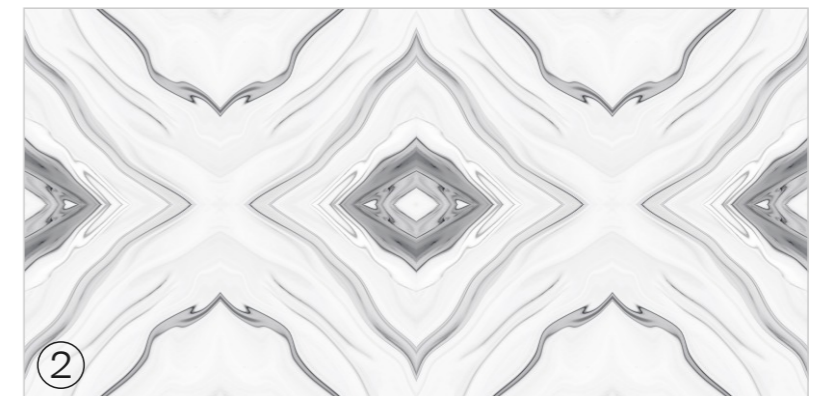

**RALF AQUA**

Patterns

**Informations**

**Size:**  
600x1200mm

**Surface:**  
Glossy Surface

**Informations**

**Size:**  
600x1200mm

**Surface:**  
Glossy Surface